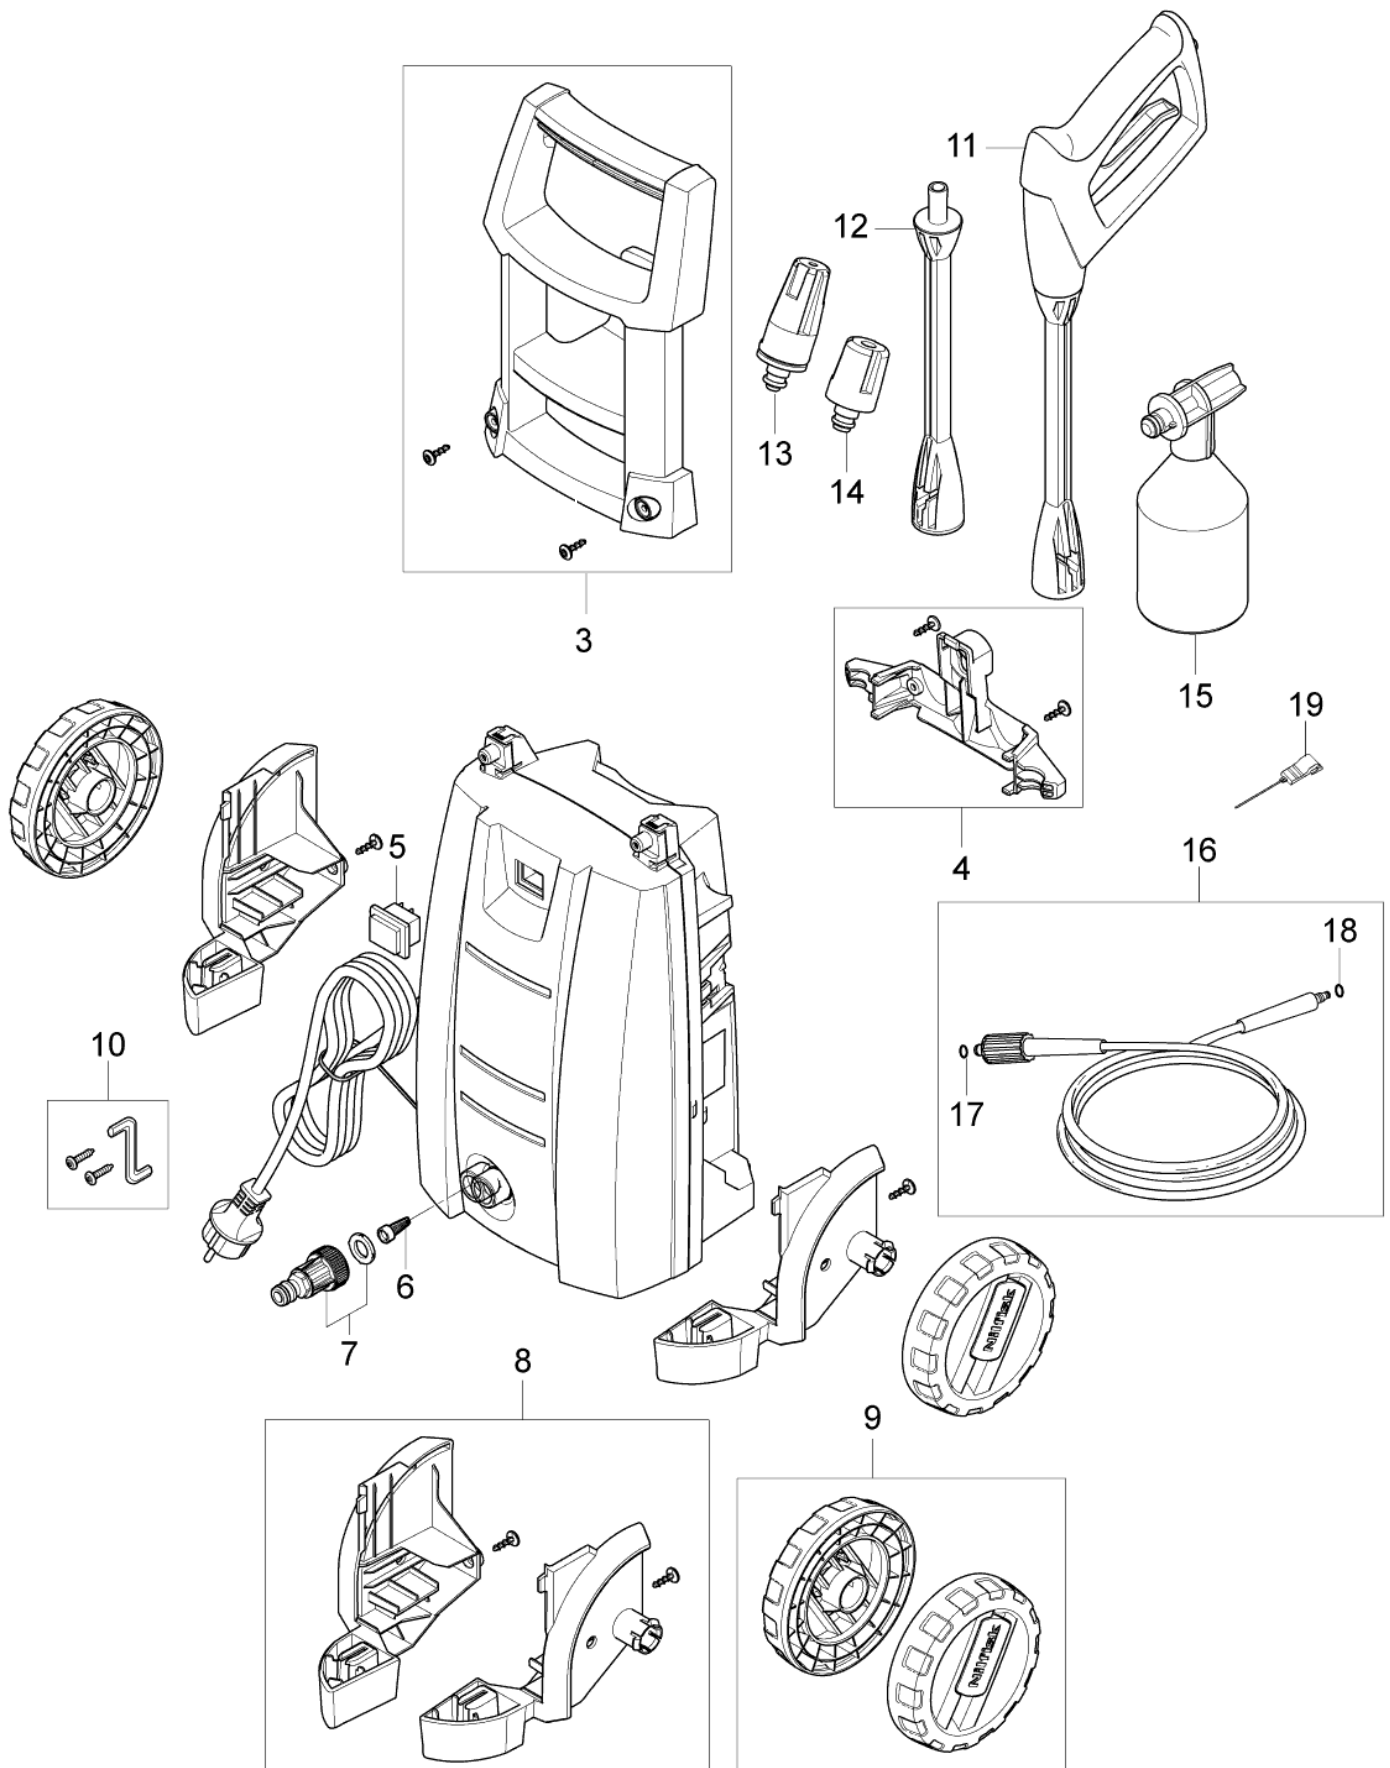

# Overview

C110.4

11-02-2015

Part List ID C110402

4

Pos	Part no.	Qty	Description
3	31000524	1	HANDLE LARGE INCL 2 SCREWS
4	31000523	1	ACCESSORY BRIDGE KIT
5	126486831	1	SWITCH CPL.
6	6481094	1	STRAINER
7	1402809	1	QUICK COUPLING MALE W. INTERNAL THREAD
8	31000522	1	WHEEL BRACKET KIT
9	31000521	1	WHEEL KIT 2 PCS
10	128500322	1	SCREW AND ALLEN KEY FOR HANDLE
11	128500070	1	G2 SPRAY HANDLE
12	128500073	1	G2 C C SPRAY LANCE
13	128500298	1	C C POWERSPEED
14	126481122	1	TORNADO G2 TURQUOISE
15	128500077	1	C C FOAMSPRAYER WITH BOTTLE
16	126481138	1	HOSE 6M
17	3001211	1	O-RING 9.6X2.4 NITRIL 70SH
17	6411218	1	BAG WITH 10 O-RINGS 3001211
18	3004304	1	O-RING 5.1X1.6 VITON SH 90
19	6520844	1	CLEANING TOOL BLACK
NS	128500345	1	4C BOX FOR C 120.6-6 X-TRA 10PCS
NS	128500346	1	4C BOX FOR C 120.6-6 PAD X-TRA 10PCS
NS	128500349	1	4C PC TOP BOX FOR C 110.4/120.6 10PCS
NS	128500350	1	4C PCA TOP BOX FOR C 110.4/120.6 10PCS
NS	128500351	1	4C PCD TOP BOX FOR C 110.4/120.6 10PCS
NS	128500352	1	4C PCAD TOP BOX FOR C 110.4/120.6 10PCS

## C110.4

11-02-2015

Part List ID  
C120604

6

Pos	Part no.	Qty	Description	
0	5301425	1	PUMP OIL 46 1X1 L	
1	31000519	1	WOBBLE DISC KIT	
2	31000515	1	START STOP SYSTEM	
3	31000518	1	VALVE KIT	
4	31000516	1	SEALING KIT	
5	31000517	1	PUMP PISTON KIT	
6	31000514	1	MICRO SWITCH	
7	31000520	1	PUMP KIT	
8	31000791	1	WATER INLET PLASTIC	
9	31000832	1	CARBON BRUSH KIT 2 PCS HEIGHT 9.9MM	C100.6, C105.6 & C110.4
9	31000833	1	CARBON BRUSH KIT 2 PCS HEIGHT 11.4MM	C120.6