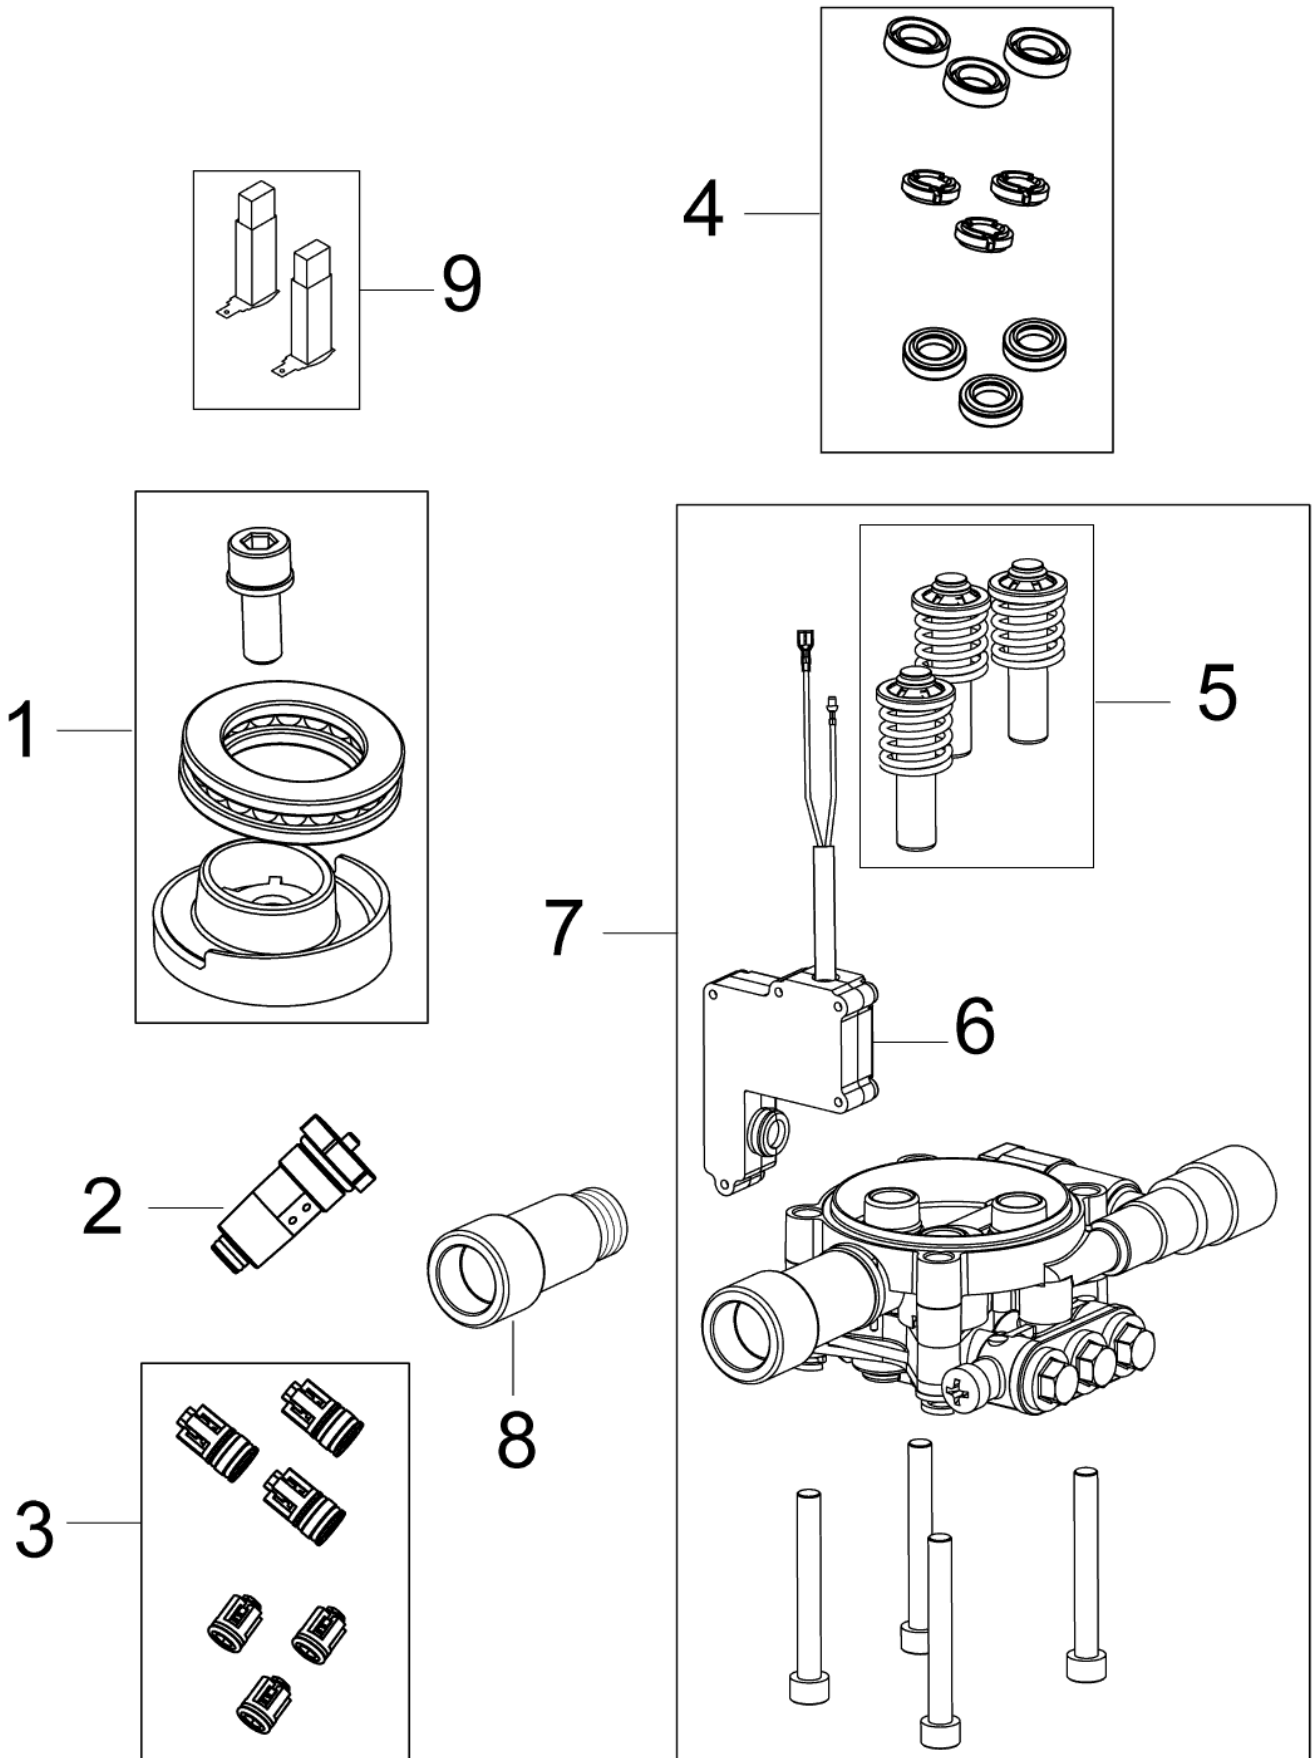

Motor pump unit

C110.4

11-02-2015

Part List ID C120604

5

Motor pump unit

C110.4

11-02-2015

Part List ID
C120604

6

Pos	Part no.	Qty	Description	
0	5301425	1	PUMP OIL 46 1X1 L	
1	31000519	1	WOBBLE DISC KIT	
2	31000515	1	START STOP SYSTEM	
3	31000518	1	VALVE KIT	
4	31000516	1	SEALING KIT	
5	31000517	1	PUMP PISTON KIT	
6	31000514	1	MICRO SWITCH	
7	31000520	1	PUMP KIT	
8	31000791	1	WATER INLET PLASTIC	
9	31000832	1	CARBON BRUSH KIT 2 PCS HEIGHT 9.9MM	C100.6, C105.6 & C110.4
9	31000833	1	CARBON BRUSH KIT 2 PCS HEIGHT 11.4MM	C120.6