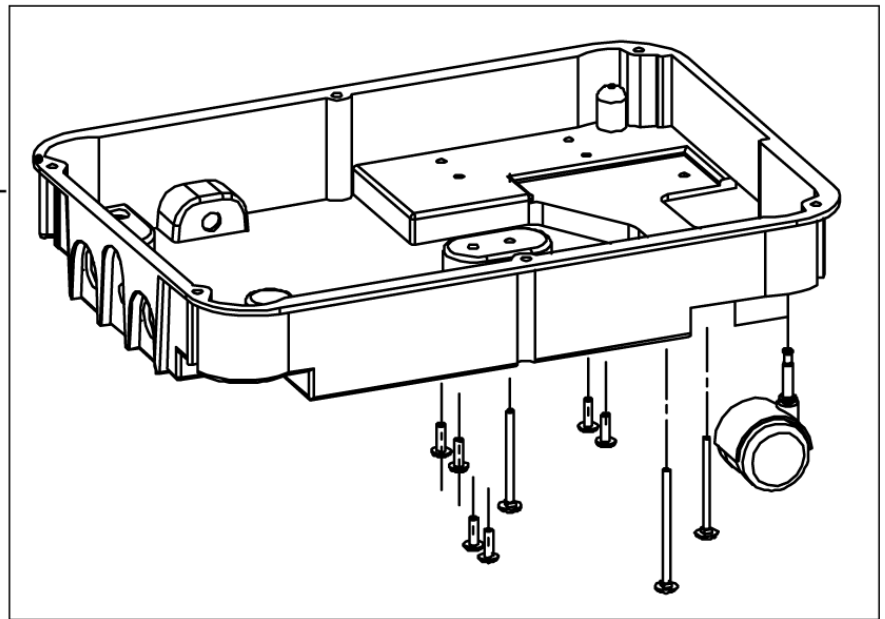

Kits for pump, motor and cable

AX 9/14

31-05-2012

StyMiste ID

C39121

21

Kits for pump, motor and cable

AX 9/14

31-05-2012

StyMiste ID

C39121

22

Pos	Vare nr.	Ant	Beskrivelse
1	20000032	1	SWITCH ASSY, 2 PCS
2	20000034	1	LOWER FRAME
3	20000044	4	Hjul,4 Stk D.50Mm Ax9/14
4	20000035	1	FILTER UTBLÄSNING AX9
5	20000036	1	Vacuum Motor Holder Compl