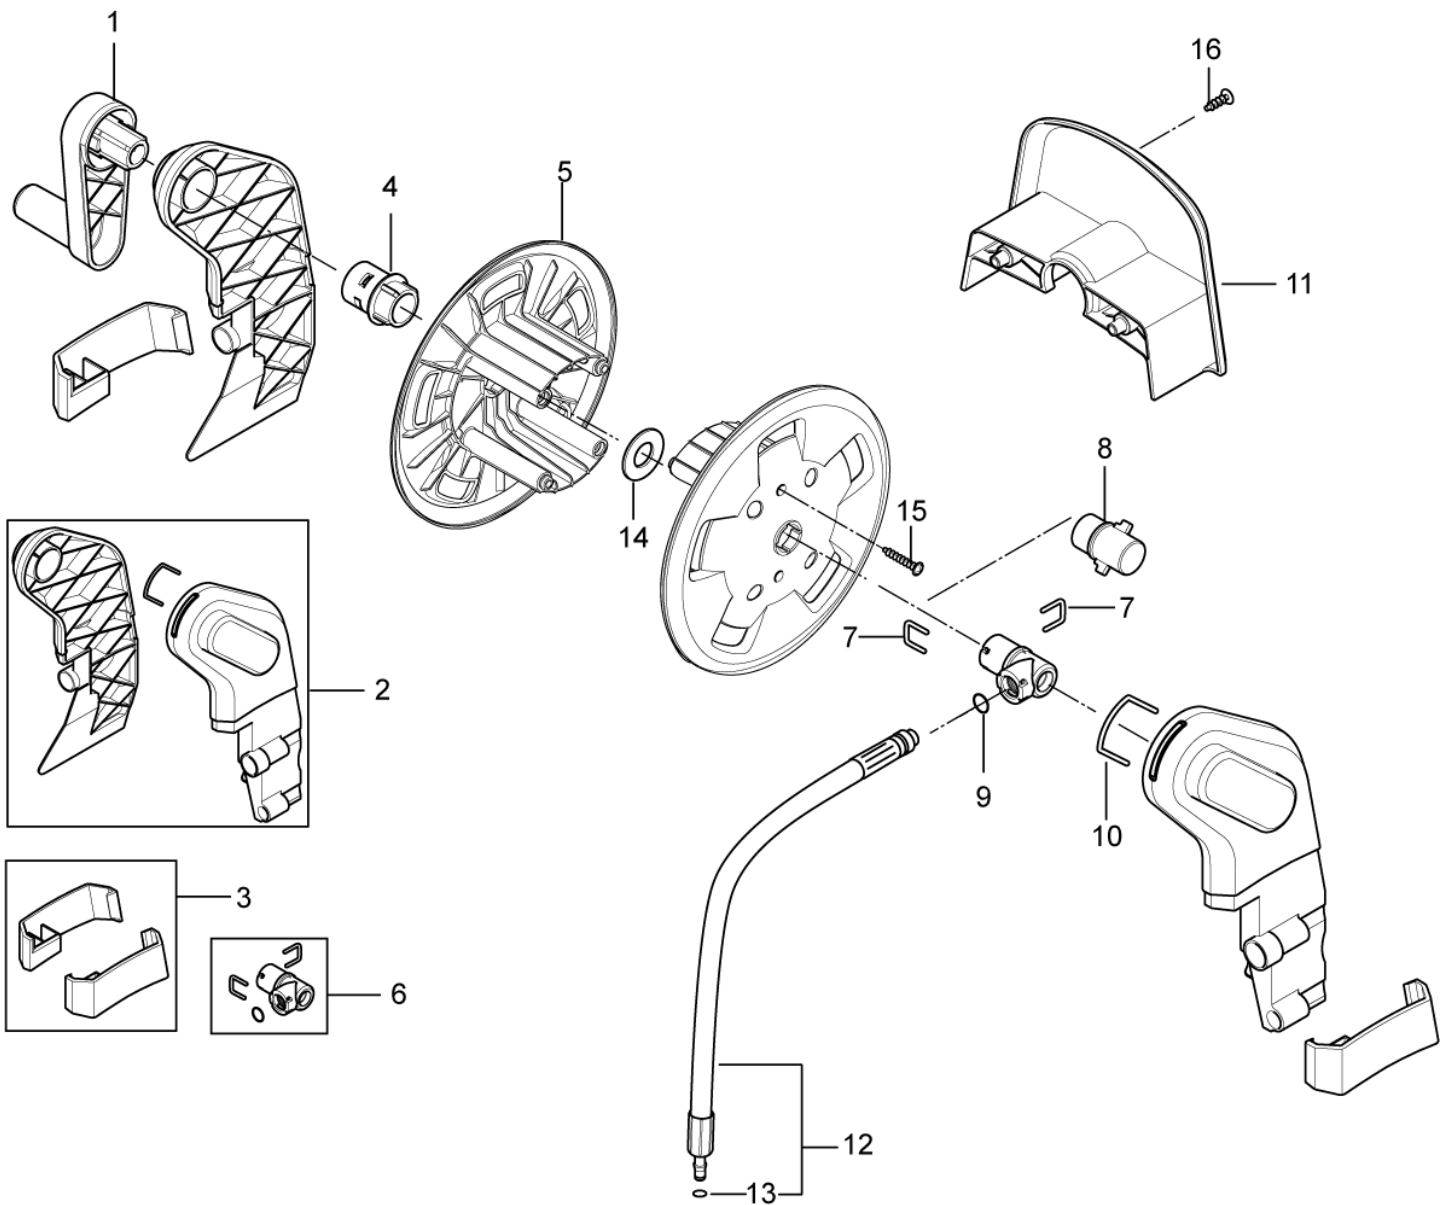

Overview

E130.2

24-07-2012

Part List ID
E130Z01

5

Pos	Part no.	Qty	Description
32	121814813	2	SCREW K40X25
33	121814814	2	SCREW K50X65
34	1814722	2	SCREW K50X35
35	101814782	4	SCREW KB50X18
37	121814804	2	NUT FOR HANDLE M4 X35
38	121814805	2	SCREW M4X8 CROSS
39	128500237	1	SPARE PART KIT IPX5 FOAM

Hose reel

E130.2

24-07-2012

Part List ID
E130202

6

Hose reel

E130.2

24-07-2012

Part List ID

E130202

7

Pos	Part no.	Qty	Description
1	6528569	1	HOSE REEL HANDLE
2	127444008	1	HOSE REEL SUPPORT
3	127444009	1	HOSE REEL SUPPORT BRACKET
4	127440225	1	AXLE FOR HOSE REEL
5	126486719	1	HOSE REEL HALF PART
6	127440011	1	ADAPTOR SYSTEM
7	6526487	2	LOCK BRACKET SS
8	128300063	1	DUMMY HOSE REEL
9	3002144	1	O-RING
10	127440229	1	LOCK BRACKET
11	127440230	1	HOSE HOOK BACK
12	127440231	1	CONNECTION HOSE
13	3004108	1	O-RING 5.28 X 1.78 NBR 90 SH
14	127440233	1	DISC FOR HOSE REEL
15	1814722	2	SCREW K50X35
16	121814753	2	SCREW KB50X25 WN1411