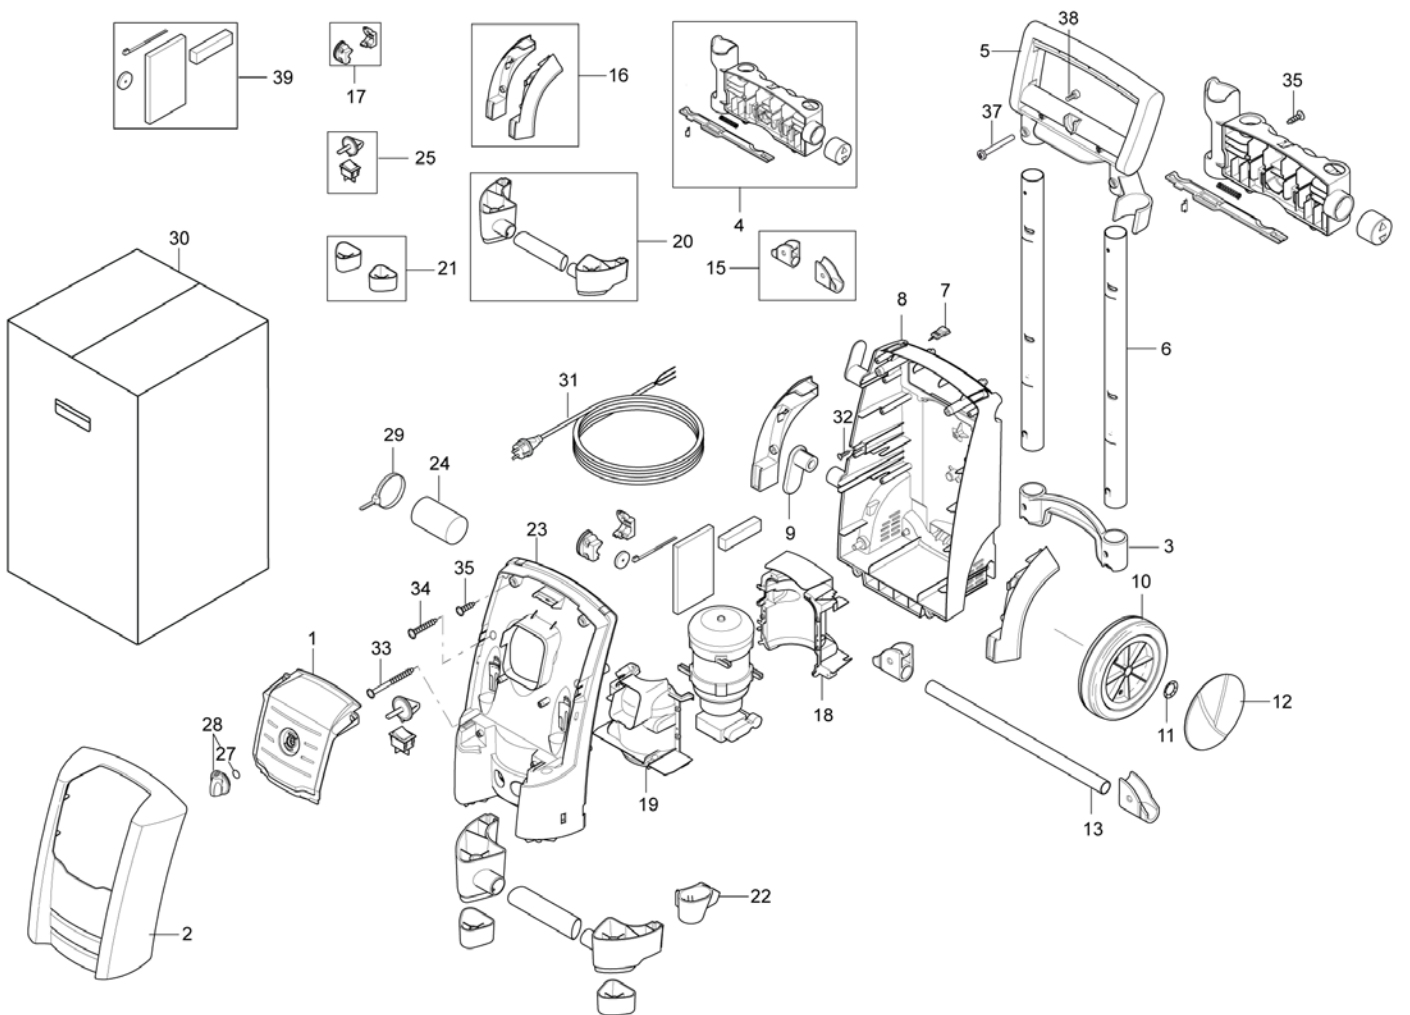

Overview

E130.2

24-07-2012

Part List ID
E130201

3

Overview

E130.2

24-07-2012

Part List ID
E130201

4

Pos	Part no.	Qty	Description	
0	122106489	1	BOX UPON E130.2 PAD X-TRA	box upon pos. 30
1	127440015	1	SWITCH COVER NILFISK	
2	127440013	1	FRONT COVER E130.2	
2	127440014	1	FRONT COVER E140.2	
3	127440224	1	HANDLE BRIDGE	
4	128500091	1	ACCESSORIES STORAGE BLUE	
5	127440203	1	HANDLE	
6	127440204	1	AL TUBE	
7	127440205	1	CLEANING TOOL BLACK	
8	127440206	1	CHASSIS BACK	
9	127440208	1	ROTARY CABLE HOOK	
10	127440209	2	WHEEL	
11	127440210	2	LOCK WASHER	
12	302000701	2	HUB CAP	
13	127440212	1	WHEEL AXLE LOCK	
15	127444002	1	WHEEL AXLE LOCKER	
16	127444003	1	MUD CAP SYSTEM	
17	127444004	1	CABLE FASTEN	
18	127440214	1	MP COVER BACK	
19	127440215	1	MP COVER FRONT	
20	127444005	1	HIGH FOOT WITH GRIPE	
21	127441006	1	LOW FOOT SYSTEM	
22	127440216	1	LANCE HOLDER BOTTON	
23	127440237	1	CHASSIS FRONT BLACK	
24	103821790	1	CAPACITOR 25UF M. 220MM C ABEL	
24	127440219	1	CAPACITOR 30UF	
25	127444007	1	SWITCH SYSTEM	
27	9868	1	O RING	
28	909100204	1	ROTARY KNOB	
29	1814741	1	CABLE TIE	
30	128307013	1	10PCS BOXES TO E120/E140	E 130.2 / E 140.2
30	128307014	1	10PCS BOXES TO E140.2	E 140.2-6
30	128307015	1	10PCS OF BOX TO E130/140 X-TRA	E 130.2 / E 140.2 X-TRA
30	128307016	1	10PCS BOXES TO E130.2 X-TRA	E 130.2-8 X-TRA
30	128500283	1	TOP BOX E140.2-9 PCAR 10PCS	
30	128500284	1	TOP BOX E130.2-9 P 10PCS	
30	128500285	1	TOP BOX E130.2-9 PAD 10PCS	
30	128500288	1	TOP BOX SUPER 140.2 10PCS	
31	128300190	1	POWER CABLE WITH PLUG EU	
31	128300191	1	ELECTRIC CABLE	UK
31	128300192	1	ELECTRIC CABLE	HK/ZA
31	128300194	1	ELECTRIC CABLE	AUS/NZ/AR
31	128300195	1	ELECTRIC CABLE	JP/TW