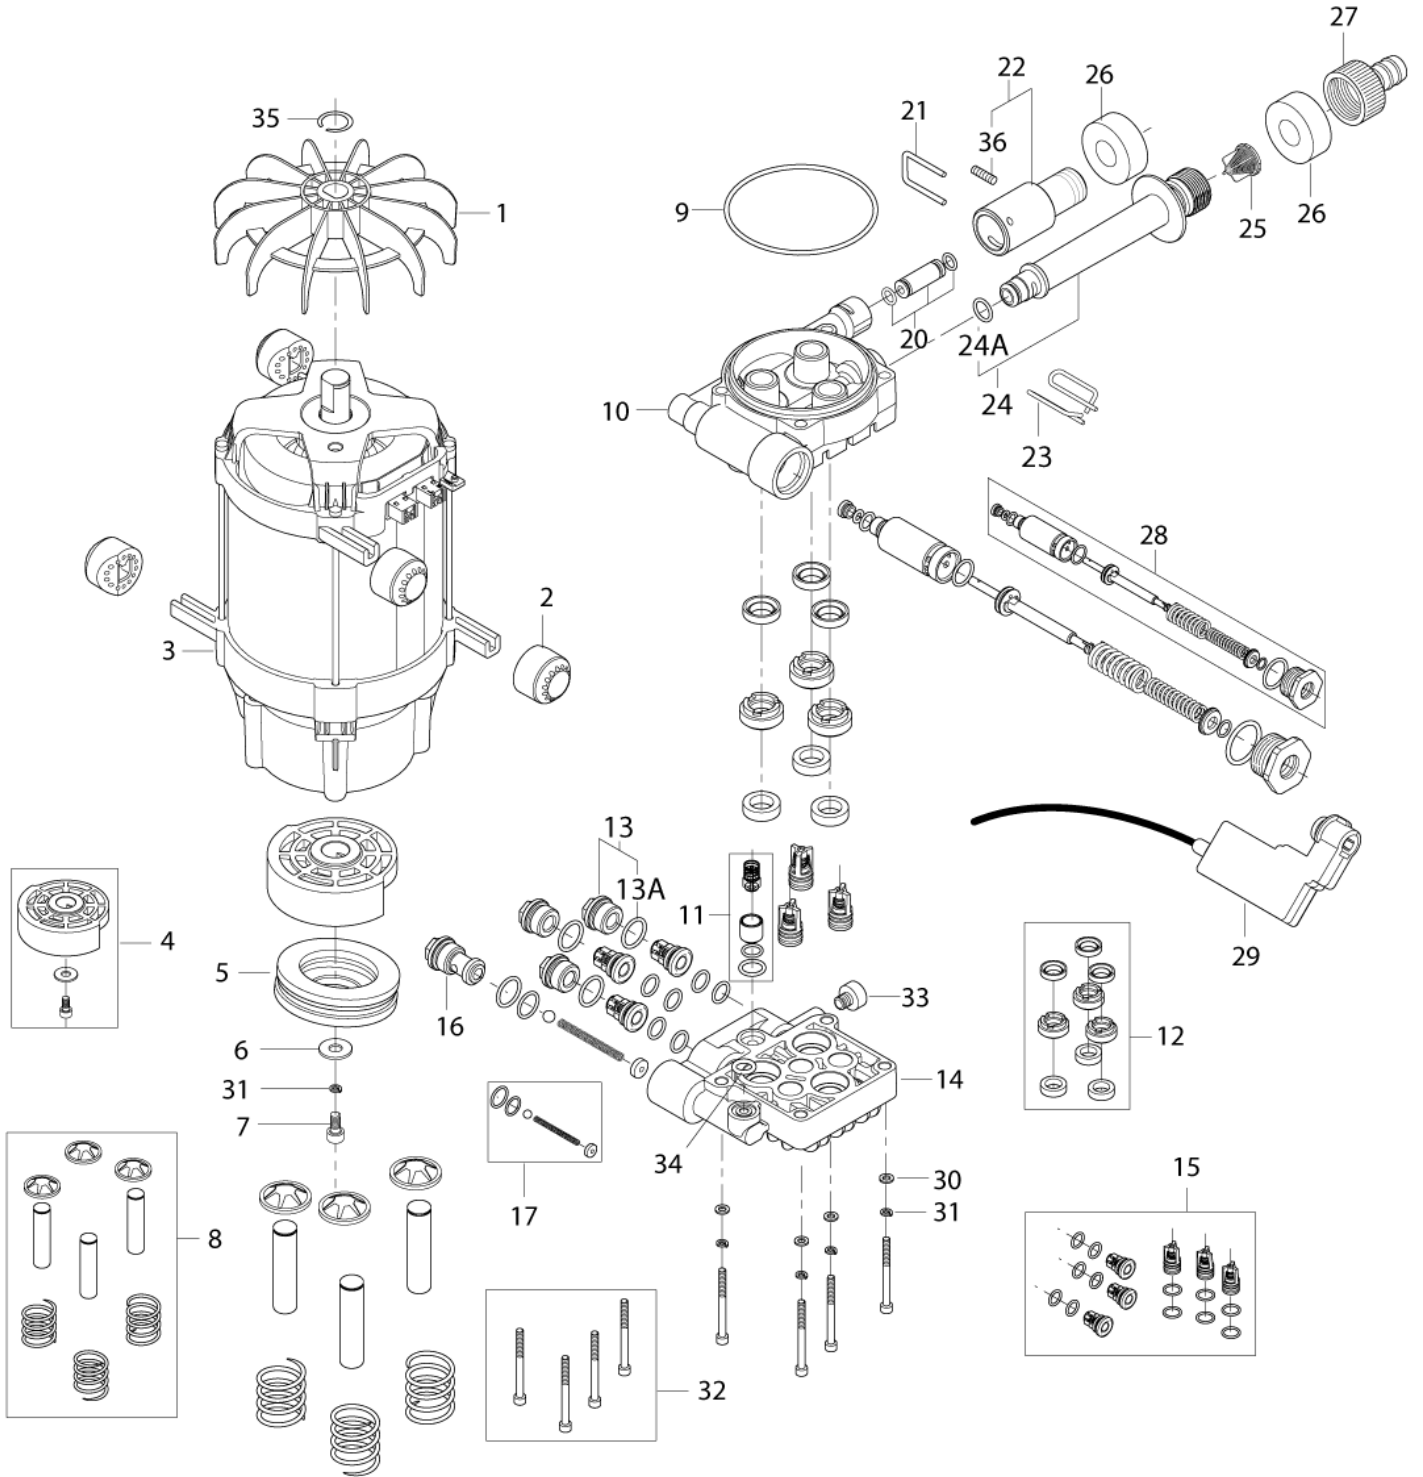

Motor pump unit Std.

E130.2

24-07-2012

Part List ID
E130203

8

Motor pump unit Std.

E130.2

24-07-2012

Part List ID

E130203

9

Pos	Part no.	Qty	Description
1	127500040	1	FAN
2	6524050	3	RACK
3	127500039	1	MOTOR 2.1KW
4	127500031	1	WOBBLE DISK 7.5 DEGREES 1,9KW 2,1KW
5	127500032	1	THRUST BALL BEARING
6	127130066	1	WASHER D22XD6.4X1.5
7	3913	1	BOLT
8	127500003	1	PISTON COMPLETE 3PCS
9	128500289	1	O-RING 85X2.62N
10	127500004	1	Cylinder Guide
11	128342004	1	NRV KIT OF NA1
12	127500037	1	SEALING PARTS SYSTEM
13	127500015	3	PLUG W.O-RING
14	127500034	1	CYLINDER HEAD
15	6526026	1	REPKIT VALVES
16	127500005	1	EASY START PLUG
17	127440018	1	EASY START KIT
20	127500007	1	reduction with o ring
21	127500021	1	LOCK BRACKET
22	127500043	1	NA1 STANDARD OUTLET
23	126528532	1	LOCK BRACKET
24	127500035	1	WATER INLET
25	6528574	1	WATER FILTER COMPLETE
26	126486792	2	FOAM SEAL FOR OUTLET & IN
27	1402809	1	HOSE CONNECTOR Dynamic
28	127500052	1	SS VALVE
29	127500010	1	MICROSWITCH BOX SYSTEM
30	127500029	4	WASHER
31	127500050	5	SPRING WASHER
32	127500071	1	SCREW M6
33	3289	1	GRUB SCREW-now 8906
34	3001211	1	O'RING
34	6411218	1	BAG WITH O RINGS
35	127500051	1	LOCK RING
36	128500242	1	M5 SCREW DIN916 SP
13A	3004221	3	O-RING
24A	127130107	1	O-RING