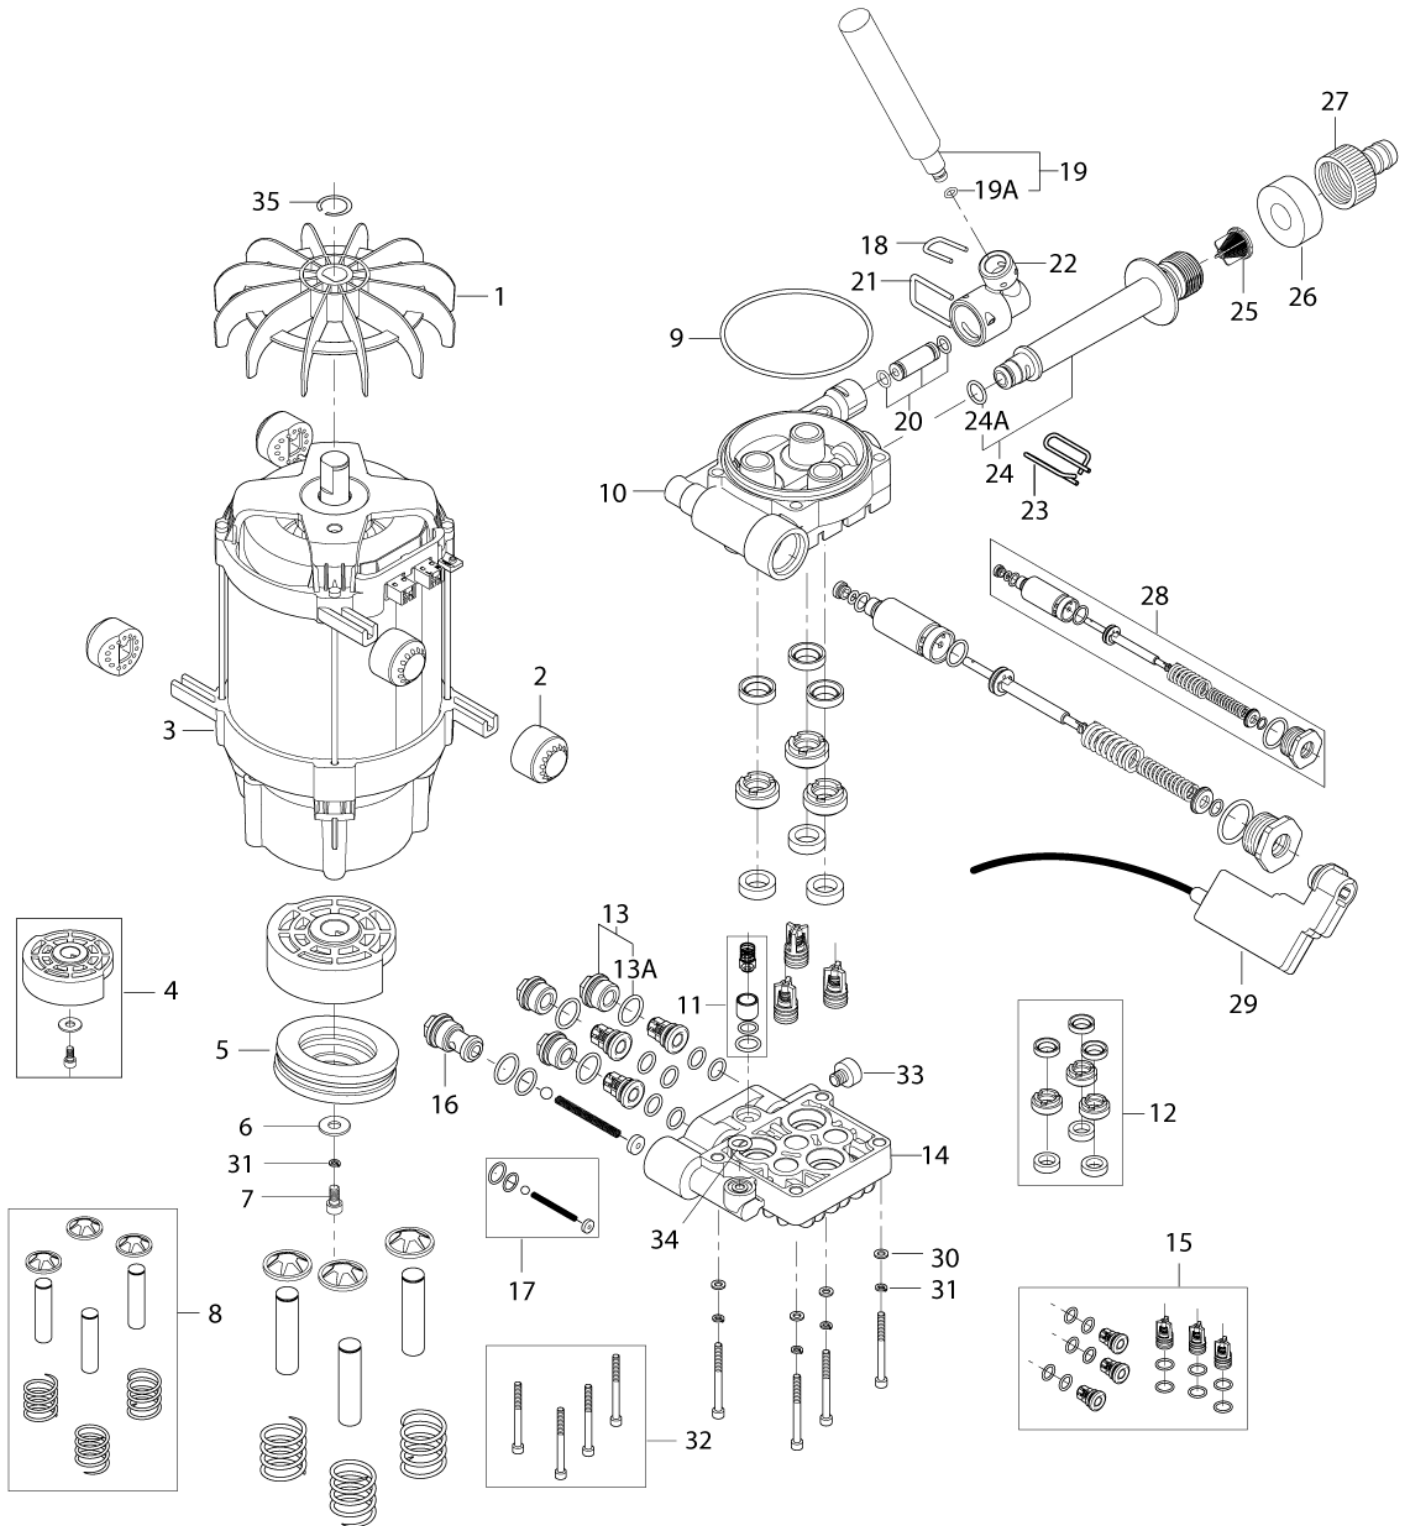

Motor pump unit X-tra

E130.2

24-07-2012

Part List ID
E130204

10

Motor pump unit X-tra

E130.2

24-07-2012

Part List ID
E130204

11

Pos	Part no.	Qty	Description
1	127500040	1	FAN
2	6524050	3	RACK
3	127500039	1	MOTOR 2.1KW
4	127500031	1	WOBBLE DISK 7.5 DEGREES 1,9KW 2,1KW
5	127500032	1	THRUST BALL BEARING
6	127130066	1	WASHER D22XD6.4X1.5
7	3913	1	BOLT
8	127500003	1	PISTON COMPLETE 3PCS
9	128500289	1	O-RING 85X2.62N
10	127500004	1	Cylinder Guide
11	128342004	1	NRV KIT OF NA1
12	127500037	1	SEALING PARTS SYSTEM
13	127500015	3	PLUG W.O-RING
14	127500034	1	CYLINDER HEAD
16	127500005	1	EASY START PLUG
17	127440018	1	EASY START KIT
18	6525619	1	LOCK BRACKET SMALL
19	127440231	1	CONNECTION HOSE
20	127440019	1	REDUCTION D2 WITH O-RING KIT PH 60HZ
20	127500007	1	reduction with o ring
21	127500021	1	LOCK BRACKET
22	127500047	1	NA1 X-TRA OUTLET
23	126528532	1	LOCK BRACKET
24	127500035	1	WATER INLET
25	6526026	1	REPKIT VALVES
25	6528574	1	WATER FILTER COMPLETE
26	126486792	1	FOAM SEAL FOR OUTLET & IN
27	1402809	1	HOSE CONNECTOR Dynamic
28	127500052	1	SS VALVE
29	127500010	1	MICROSWITCH BOX SYSTEM
30	127500029	4	WASHER
31	127500050	4	SPRING WASHER
32	127500071	1	SCREW M6
33	3289	1	GRUB SCREW-now 8906
34	3001211	1	O'RING
34	6411218	1	BAG WITH O RINGS
35	127500051	1	LOCK RING
13A	3004221	3	O-RING
19A	3004108	1	O-RING 5.28 X 1.78 NBR 90 SH
24A	127130107	1	O-RING