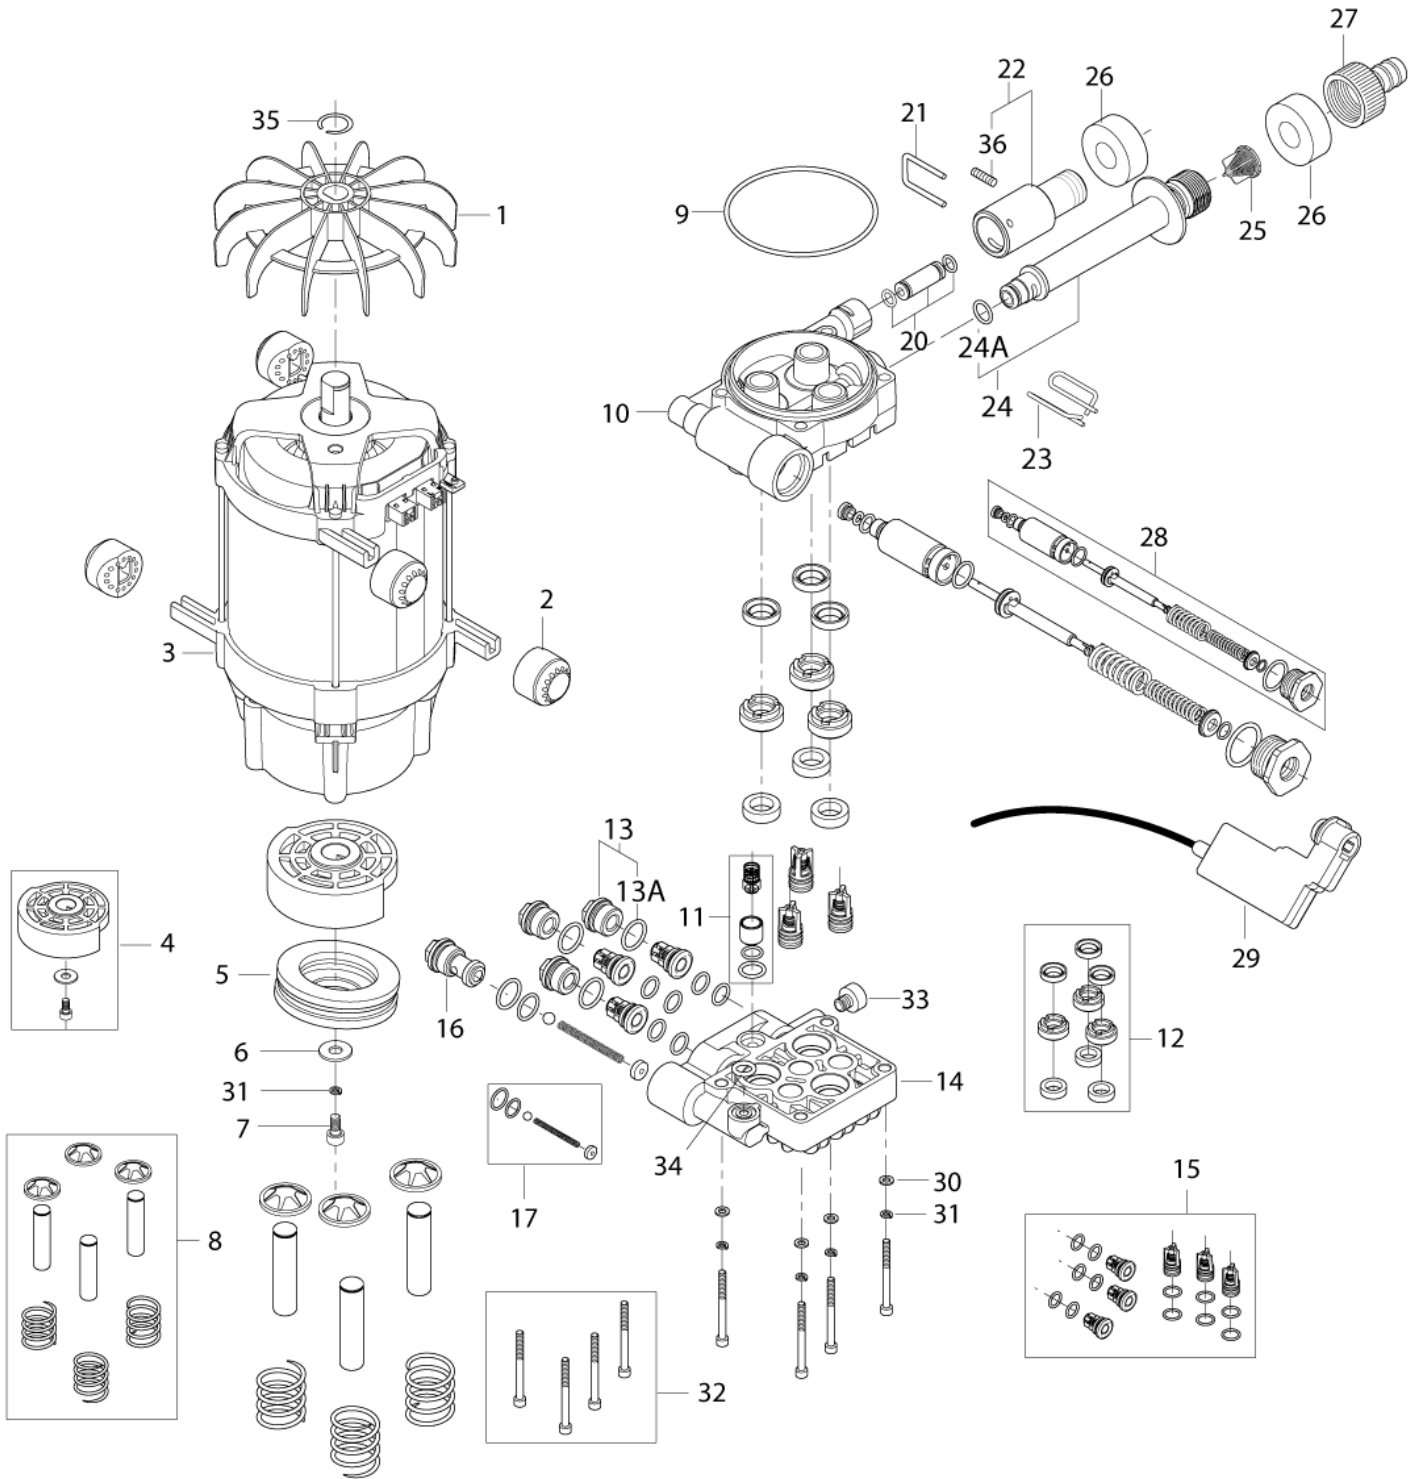

Motor pump unit Std.

E140.2

24-07-2012

Part List ID
E130203

8

Motor pump unit Std.

E140.2

24-07-2012

Part List ID

E130203

9

Pos	Part no.	Qty	Description
1	127500040	1	NEW FAN
2	6524050	3	RACK FOR MOTOR
3	127500039	1	MOTOR 2.1KW
4	127500031	1	WOBBLE DISK 7.5 DEGREES 1,9KW 2,1KW
5	127500032	1	THRUST BALL BEARING
6	127130066	1	WASHER D22XD6.4X1.5
7	3913	1	SCREW M6X12
8	127500003	1	PISTON COMPLETE 3PCS
9	128500289	1	O-RING 85X2.62 NR70
10	127500004	1	CYLINDER GUIDE
11	128342004	1	NON RETURN VALVE KIT OF NA1
12	127500037	1	SEALING PARTS SYSTEM
13	127500015	3	PLUG M18X1.5 WITH O-RING
14	127500034	1	CYLINDER HEAD
15	6526026	1	VALVE SYSTEM REPAIR KIT
16	127500005	1	EASY START PLUG
17	127440018	1	EASY START KIT
20	127500007	1	REDUCTION WITH O-RING
21	127500021	1	LOCK BRACKET
22	127500043	1	NA1 STANDARE OUTLET
23	126528532	1	LOCK BRACKET
24	127500035	1	WATER INLET
25	6528574	1	WATER FILTER COMPLETE
26	126486792	2	FOAM SEAL FOR OUTLET INLET
27	1402809	1	QUICK COUPLING MALE
28	127500052	1	S/S VALVE COMPLETE DIA1.95MM
29	127500010	1	MICRO SWITCH BOX SYSTEM
30	127500029	4	WASHER
31	127500050	5	SPRING WASHER
32	127500071	1	SCREW M6X70 DIN 912 4PCS
33	3289	1	SET SCREW M8X10 DIN 913 B R
34	3001211	1	O-RING 9.6X2.4 NITRIL 70SH
34	6411218	1	BAG WITH 10 O-RINGS 3001211
35	127500051	1	LOCK RING
36	128500242	1	M5 SCREW DIN916 SP
13A	3004221	3	O-RING 16X2 NITRIL 70 SHORE
24A	127130107	1	O-RING 11.5X1.9 SH70