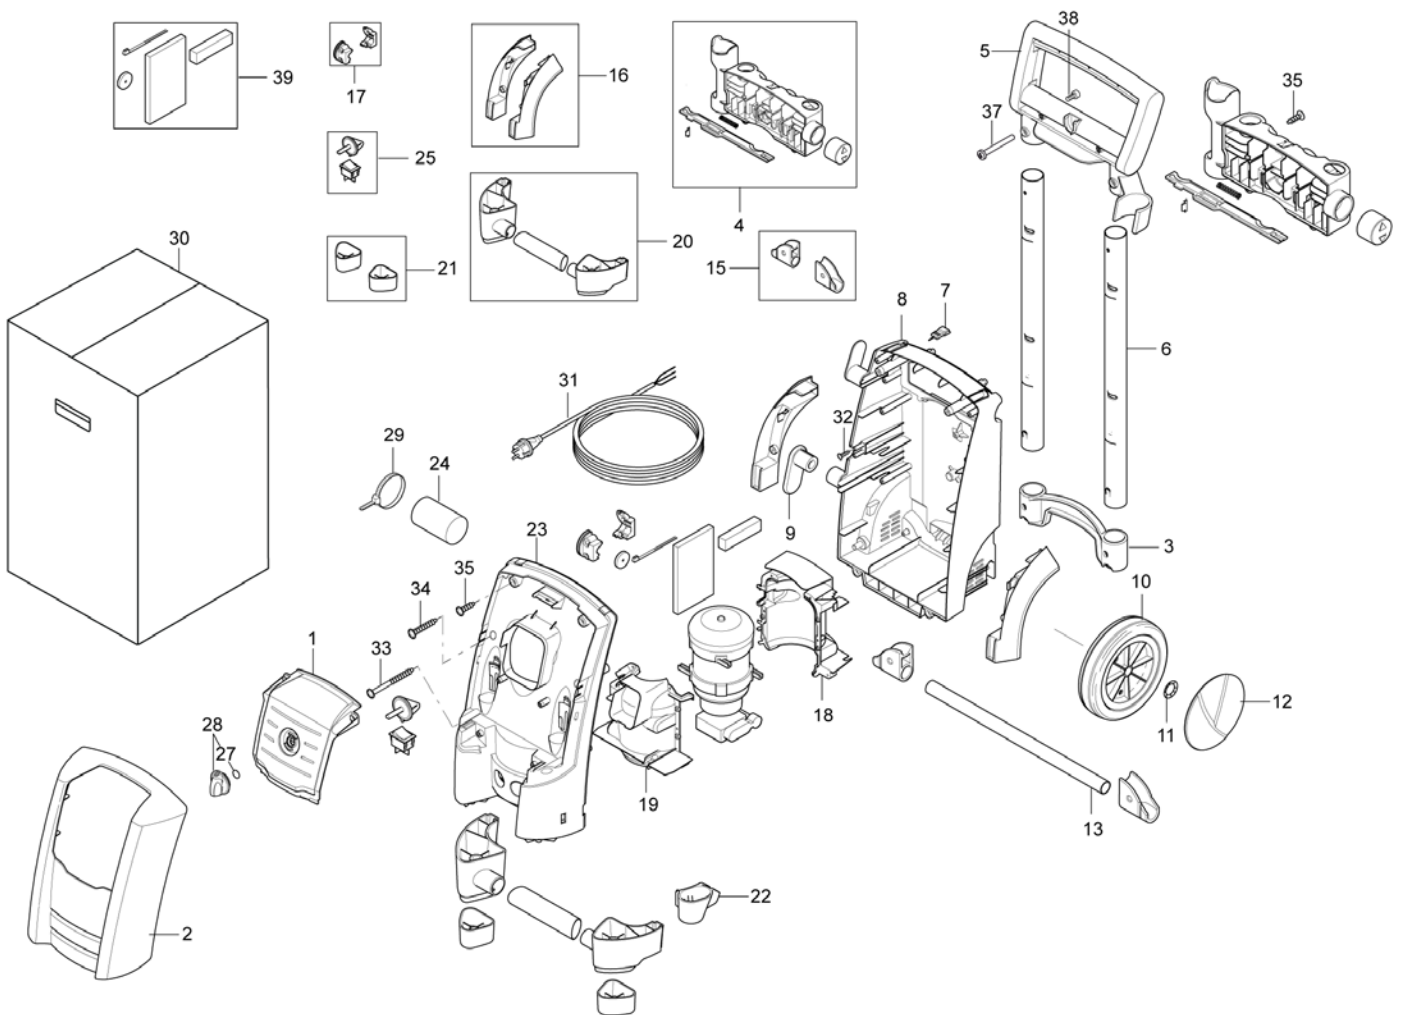

Table of Contents

E140.2

Overview	3
Hose reel	6
Motor pump unit Std.	8
Motor pump unit X-tra	10
Default accessories	12

Overview

E140.2

24-07-2012

Part List ID
E130201

3

Overview

E140.2

24-07-2012

Part List ID
E130201

4

Pos	Part no.	Qty	Description	
0	122106489	1	BOX UPON E130.2 PAD X-TRA	box upon pos. 30
1	127440015	1	SWITCH COVER NILFISK	
2	127440013	1	FRONT COVER E130.2	
2	127440014	1	FRONT COVER E 140.2	
3	127440224	1	HANDLE BRIDGE	
4	128500091	1	ACCESSORIES STORAGE BLUE	
5	127440203	1	HANDLE	
6	127440204	1	AL TUBE	
7	127440205	1	CLEANING TOOL BLACK	
8	127440206	1	CHASSIS BACK	
9	127440208	1	ROTARY CABLE HOOK	
10	127440209	2	WHEEL	
11	127440210	2	LOCK WASHER	
12	302000701	2	WHEEL CAP D115 A	
13	127440212	1	WHEEL AXLE LOCK	
15	127444002	1	WHEEL AXLE LOCKER	
16	127444003	1	MUD CAP SYSTEM	
17	127444004	1	CABLE FASTEN	
18	127440214	1	MP COVER BACK	
19	127440215	1	MP COVER FRONT	
20	127444005	1	HIGH FOOT WITH GRIPE	
21	127441006	1	LOW FOOT SYSTEM	
22	127440216	1	LANCE HOLDER BOTTOM	
23	127440237	1	CHASSIS FRONT BLACK	
24	103821790	1	CAPACITOR 25UF M. 440MM CABLE	
24	127440219	1	CAPACITOR 30UF	
25	127444007	1	SWITCH SYSTEM	
27	9868	1	O-RING 10.2X2.5 NBR 70	
28	909100204	1	ROTARY KNOB 6X5 BLUE	
29	1814741	1	CABLE TIE	
30	128307013	1	10PCS BOXES TO E120/E140	E 130.2 / E 140.2
30	128307014	1	10PCS BOXES TO E140.2	E 140.2-6
30	128307015	1	10PCS OF BOX TO E130/140 X-TRA	E 130.2 / E 140.2 X-TRA
30	128307016	1	10PCS BOXES TO E130.2 X-TRA	E 130.2-8 X-TRA
30	128500283	1	TOP BOX E140.2-9 PCAR 10PCS	
30	128500284	1	TOP BOX E130.2-9 P 10PCS	
30	128500285	1	TOP BOX E130.2-9 PAD 10PCS	
30	128500288	1	TOP BOX SUPER 140.2 10PCS	
31	128300190	1	POWER CABLE WITH PLUG EU	
31	128300191	1	ELECTRIC CABLE UK	
31	128300192	1	ELECTRIC CABLE HK/ZA	
31	128300194	1	ELECTRIC CABLE AUS/NZ/AR	
31	128300195	1	ELECTRIC CABLE JP/TW	