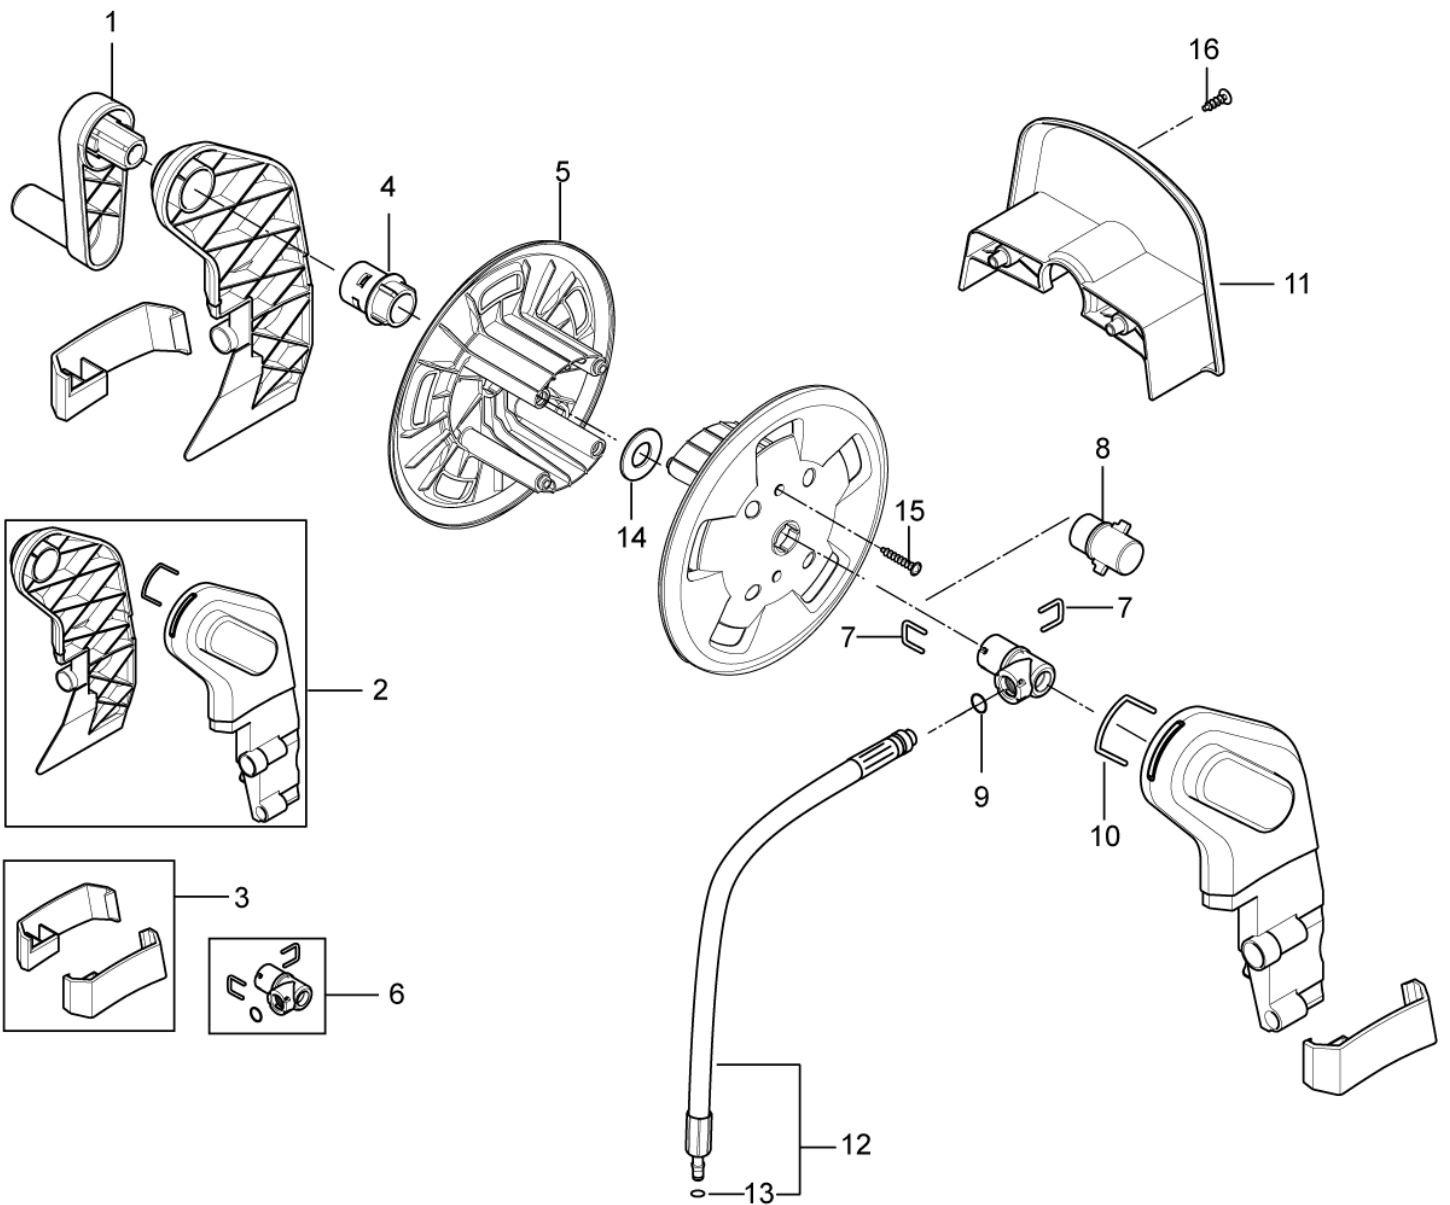

Overview

E140.2

24-07-2012

Part List ID

E130201

5

Pos	Part no.	Qty	Description
32	121814813	2	SCREW K40X25
33	121814814	2	SCREW K50X65
34	1814722	2	SCREW K50X35 WN1451 TORX
35	101814782	4	SCREW K50X18 WN 1451 TORX 20
37	121814804	2	NUT FOR HANDLE M4X35 DZN1587
38	121814805	2	SCREW M4X8 CROSS DZN7985
39	128500237	1	SPARE PART KIT IPX5 FOAM

Hose reel

E140.2

24-07-2012

Part List ID

E130202

6

Hose reel

E140.2

24-07-2012

Part List ID

E130202

7

Pos	Part no.	Qty	Description
1	6528569	1	HOSE REEL HANDL
2	127444008	1	HOSE REEL SUPPORT
3	127444009	1	HOSE REEL SUPPORT BRACKET
4	127440225	1	AXLE FOR HOSE REEL
5	126486719	1	HOSE REEL HALF PART
6	127440011	1	ADAPTOR SYSTEM ALTO
7	6526487	2	LOCK BRACKET SS
8	128300063	1	AXLE FOR HOSE REEL
9	3002144	1	O-RING 14.3X2.4 NITRIL 70 SH
10	127440229	1	LOCK BRACKET
11	127440230	1	HOSE HOOK BACK
12	127440231	1	CONNECTION HOSE
13	3004108	1	O-RING 5.28X1.78 NITRIL 90 SH
14	127440233	1	DISK FOR HOSE REEL
15	1814722	2	SCREW K50X35 WN1451 TORX
16	121814753	2	SCREW KB50X25 WN1411