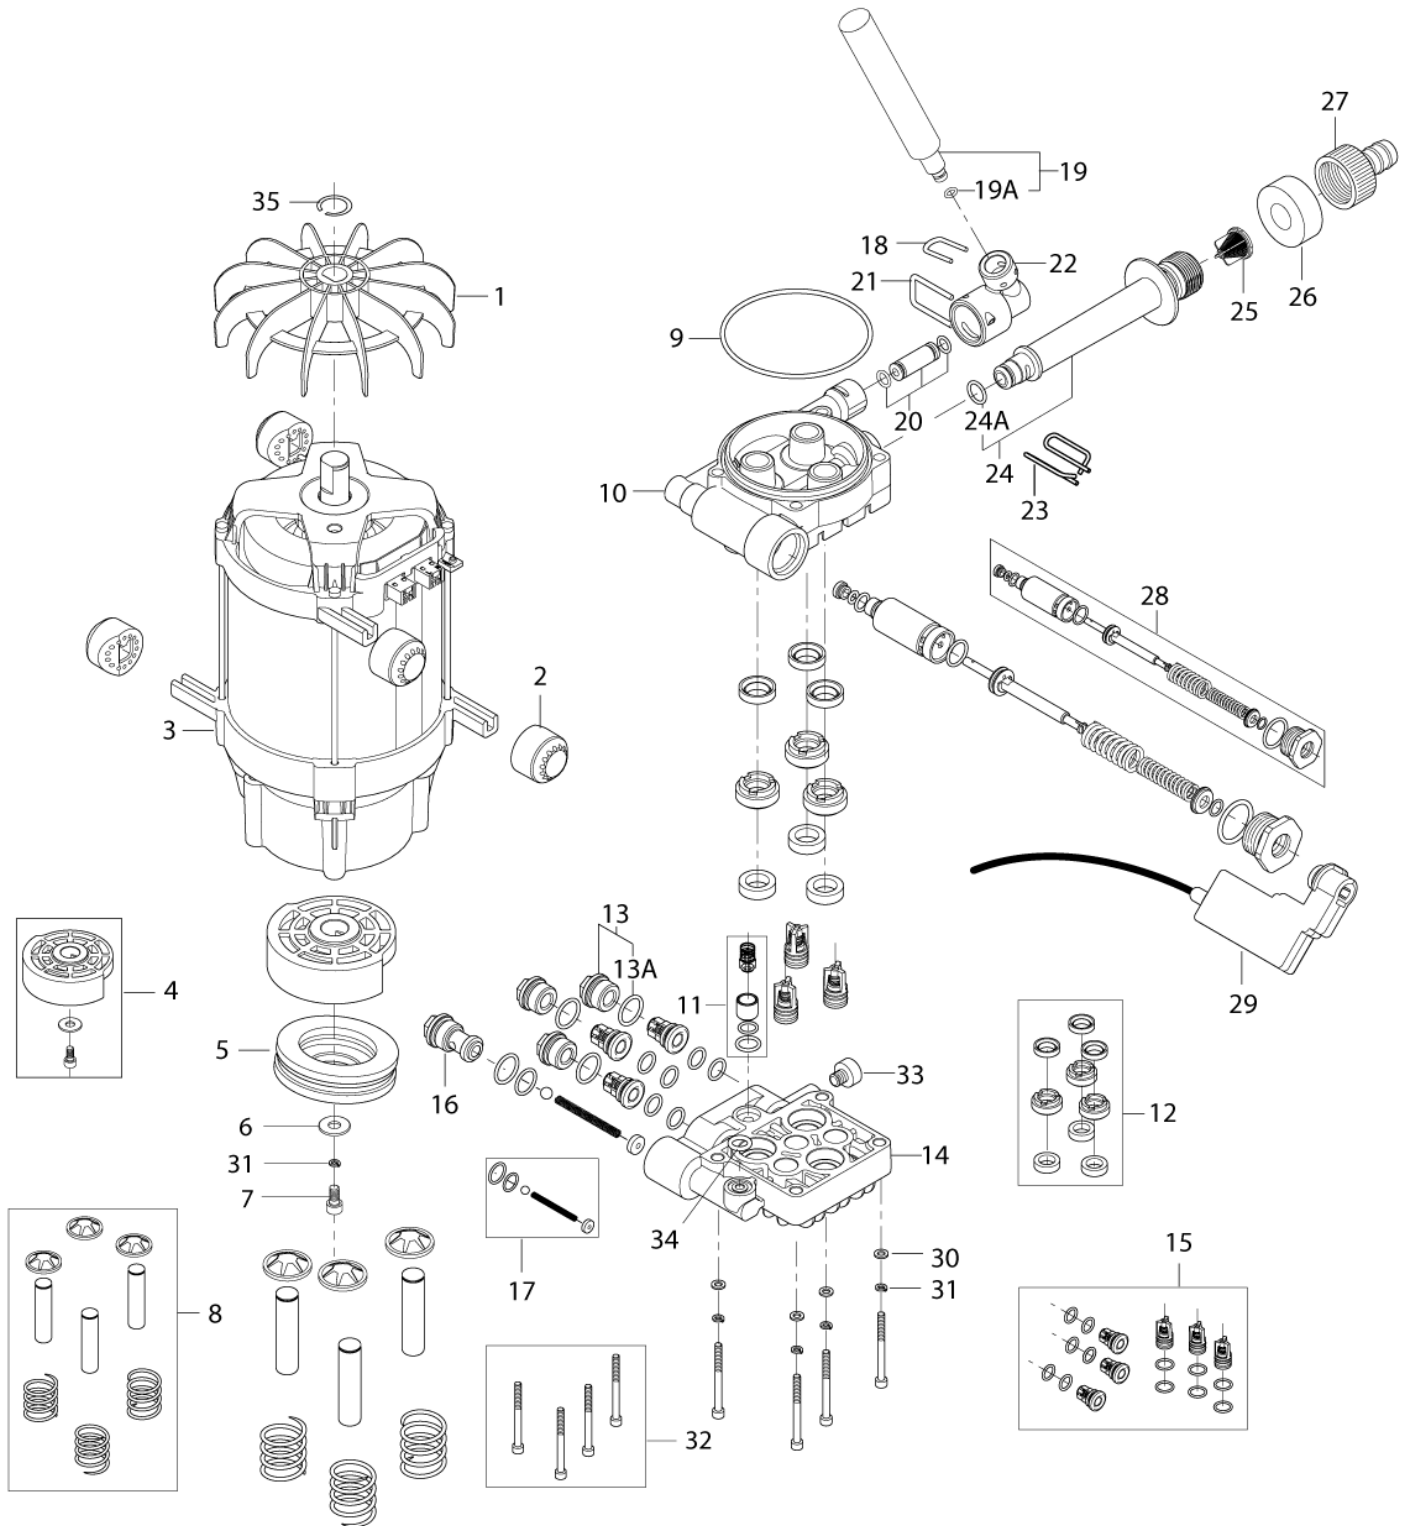

Motor pump unit X-tra

E140.2

24-07-2012

Part List ID
E130204

10

Motor pump unit X-tra

E140.2

24-07-2012

Part List ID
E130204

11

Pos	Part no.	Qty	Description
1	127500040	1	NEW FAN
2	6524050	3	RACK FOR MOTOR
3	127500039	1	MOTOR 2.1KW
4	127500031	1	WOBBLE DISK 7.5 DEGREES 1,9KW 2,1KW
5	127500032	1	THRUST BALL BEARING
6	127130066	1	WASHER D22XD6.4X1.5
7	3913	1	SCREW M6X12
8	127500003	1	PISTON COMPLETE 3PCS
9	128500289	1	O-RING 85X2.62 NR70
10	127500004	1	CYLINDER GUIDE
11	128342004	1	NON RETURN VALVE KIT OF NA1
12	127500037	1	SEALING PARTS SYSTEM
13	127500015	3	PLUG M18X1.5 WITH O-RING
14	127500034	1	CYLINDER HEAD
16	127500005	1	EASY START PLUG
17	127440018	1	EASY START KIT
18	6525619	1	LOCK BRACKET. SMALL
19	127440231	1	CONNECTION HOSE
20	127440019	1	REDUCTION D2 WITH O-RING KIT PH 60HZ
20	127500007	1	REDUCTION WITH O-RING
21	127500021	1	LOCK BRACKET
22	127500047	1	NA1 X-TRA OUTLET
23	126528532	1	LOCK BRACKET
24	127500035	1	WATER INLET
25	6526026	1	VALVE SYSTEM REPAIR KIT
25	6528574	1	WATER FILTER COMPLETE
26	126486792	1	FOAM SEAL FOR OUTLET INLET
27	1402809	1	QUICK COUPLING MALE
28	127500052	1	S/S VALVE COMPLETE DIA1.95MM
29	127500010	1	MICRO SWITCH BOX SYSTEM
30	127500029	4	WASHER
31	127500050	4	SPRING WASHER
32	127500071	1	SCREW M6X70 DIN 912 4PCS
33	3289	1	SET SCREW M8X10 DIN 913 B R
34	3001211	1	O-RING 9.6X2.4 NITRIL 70SH
34	6411218	1	BAG WITH 10 O-RINGS 3001211
35	127500051	1	LOCK RING
13A	3004221	3	O-RING 16X2 NITRIL 70 SHORE
19A	3004108	1	O-RING 5.28X1.78 NITRIL 90 SH
24A	127130107	1	O-RING 11.5X1.9 SH70