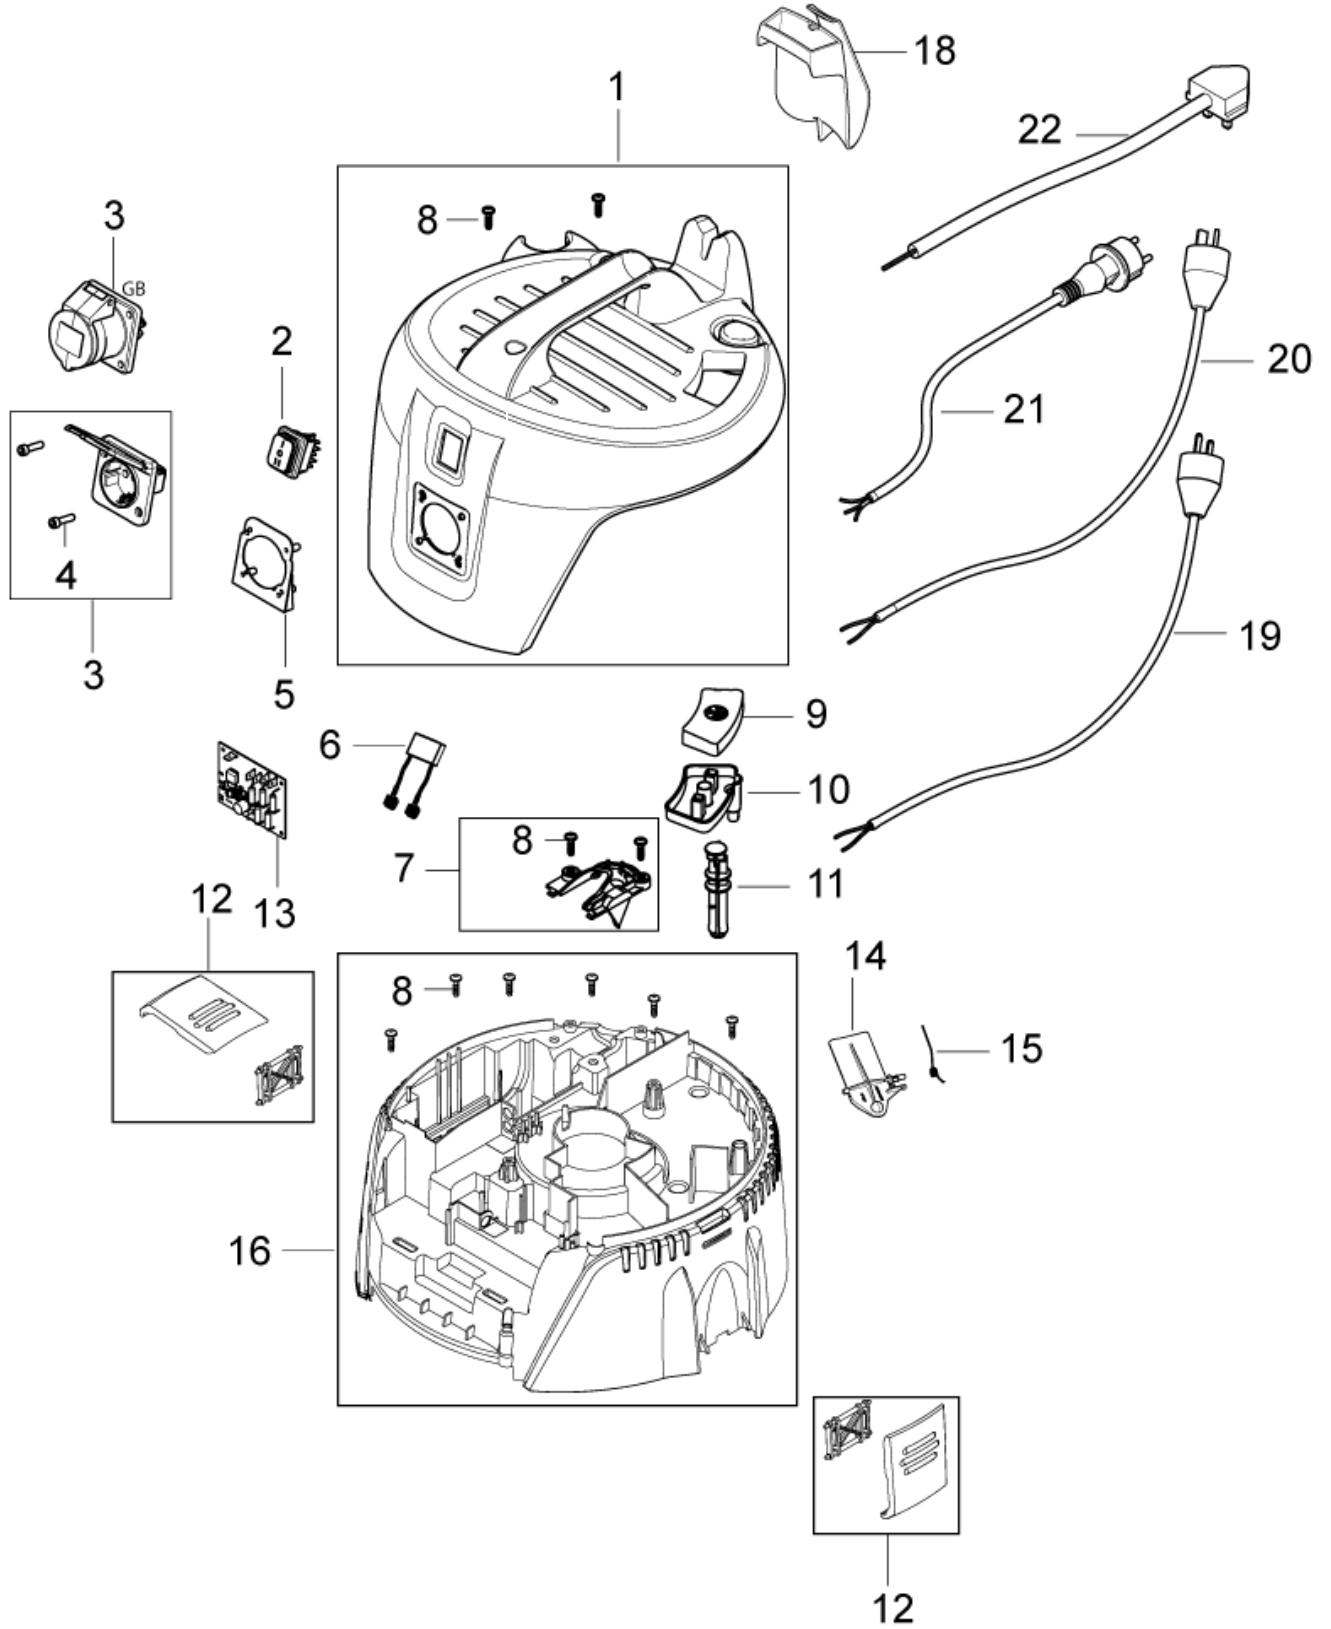

Hood 21-21 PC

AERO 21

16-02-2015

Part List ID
AERO2104

5

Hood 21-21 PC

AERO 21

16-02-2015

Part List ID
AERO2104

6

Pos	Part no.	Qty	Description	
01	107409134	1	AERO 21 HEAD COVER	
02	107409135	1	SWITCH 1-0-TOOL	
03	107400059	1	SOCKET 16A/250V CH	
03	302004034	1	SOCKET 16A/250V EU	
04	302003705	2	SCREW EJOT DELTA PT35X18WN5451	
05	302002052	1	PLUG SOCKET PLATE	
06	107404542	1	ANTI-INTEFERENCE CAPACITOR SET	
07	107409125	1	CABLE OUTLET	
08	302003704	9	SCREW EJOT DELTA PT50X18WN5451	
09	107409126	1	PC-BUTTON	
10	107409127	1	PC DRAIN HOUSING	
11	107409128	1	PC ROD BASIC	
12	107409130	2	CLAMP	
13	107409188	1	PCBA CHAMELEON 21 EA 230V	
13	107409189	1	PCBA CHAMELEON 21 EA 110V	
14	107409129	1	PC FLAP - KIT	
15	909100083	1	TORSION SPRING D0.9X18X45 INOX	
16	107409149	1	CLAMPING PLATE	
18	107409981	1	HOSE/CABLE HOOK. AERO 21	
19	61130	1	POWERCORD H05VV-F 3G1.5X5.7M C	EU
20	302000455	1	POWER CORD SJTW-A AWG18/2X8.25	US
21	61132	1	POWERCORD H05VV-F 3G1.0X5.7 SN	CH
22	61129	1	POWER CORD H05VV-F3G1.5X5	GB (230V)