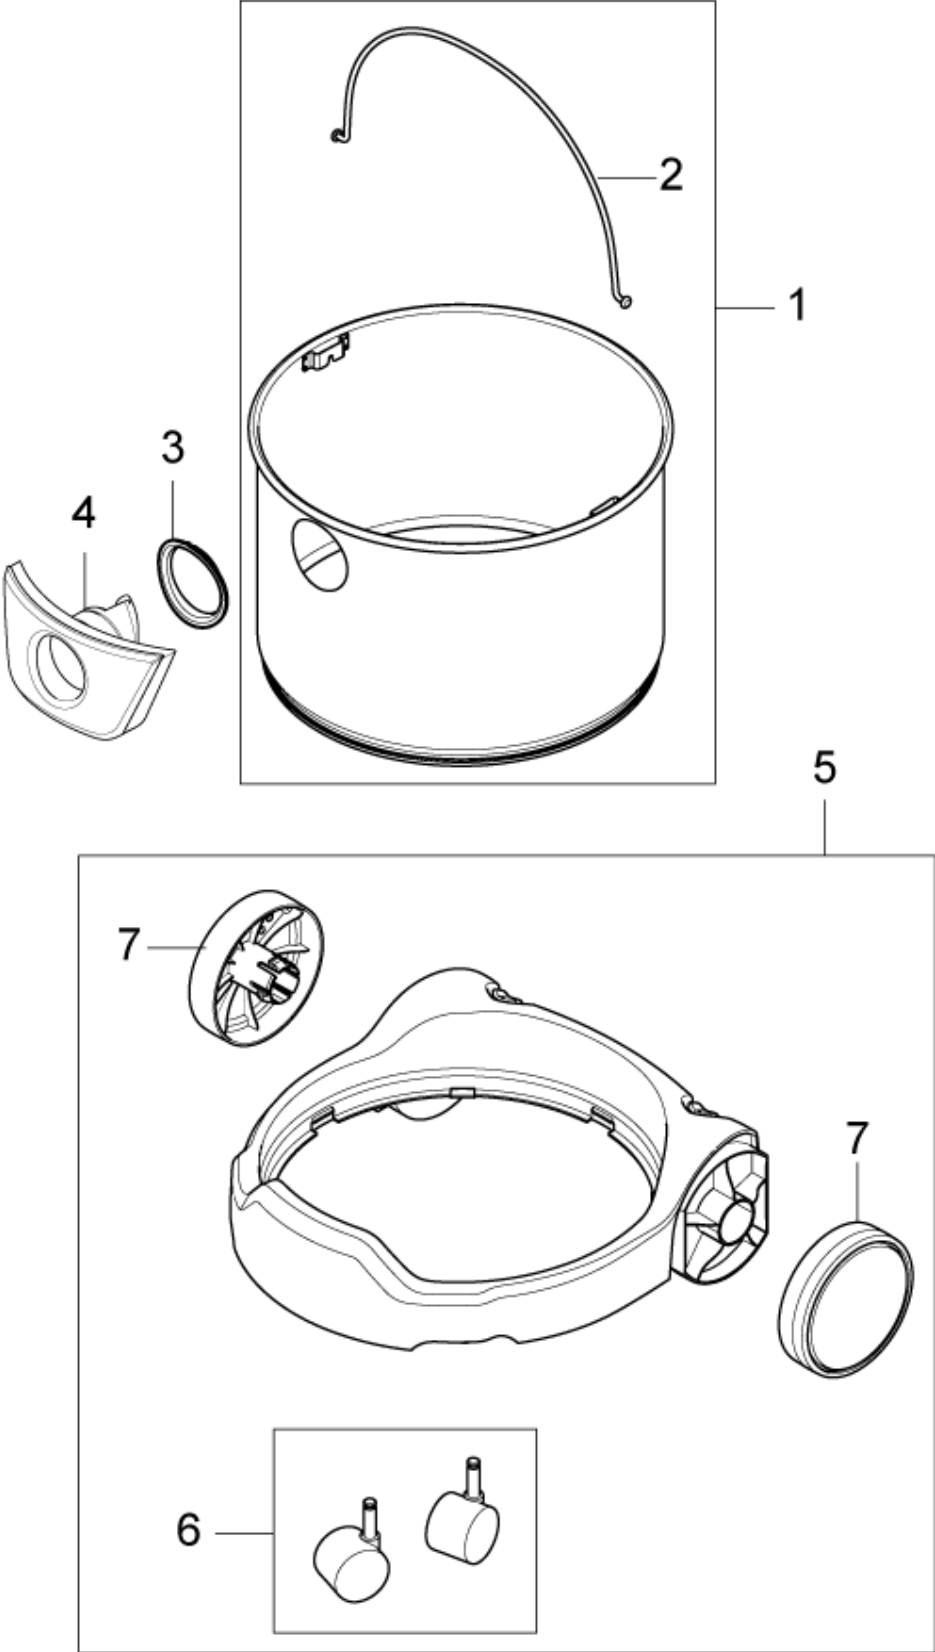

Container 20L INOX

AERO 21

16-02-2015

Part List ID
AERO2110

11

Container 20L INOX

AERO 21

16-02-2015

Part List ID
AERO2110

12

Pos	Part no.	Qty	Description
01	107409172	1	AERO CONTAINER INOX WITH HANDLE
02	107409171	1	HANDLE CONTAINER
03	107409173	1	INLET GASKET
04	107409169	1	INLET FITTING
05	107409174	1	TROLLEY CPL.
06	140 6422 500	1	WHEELS LINK 50MM
07	107409170	2	WHEEL D130