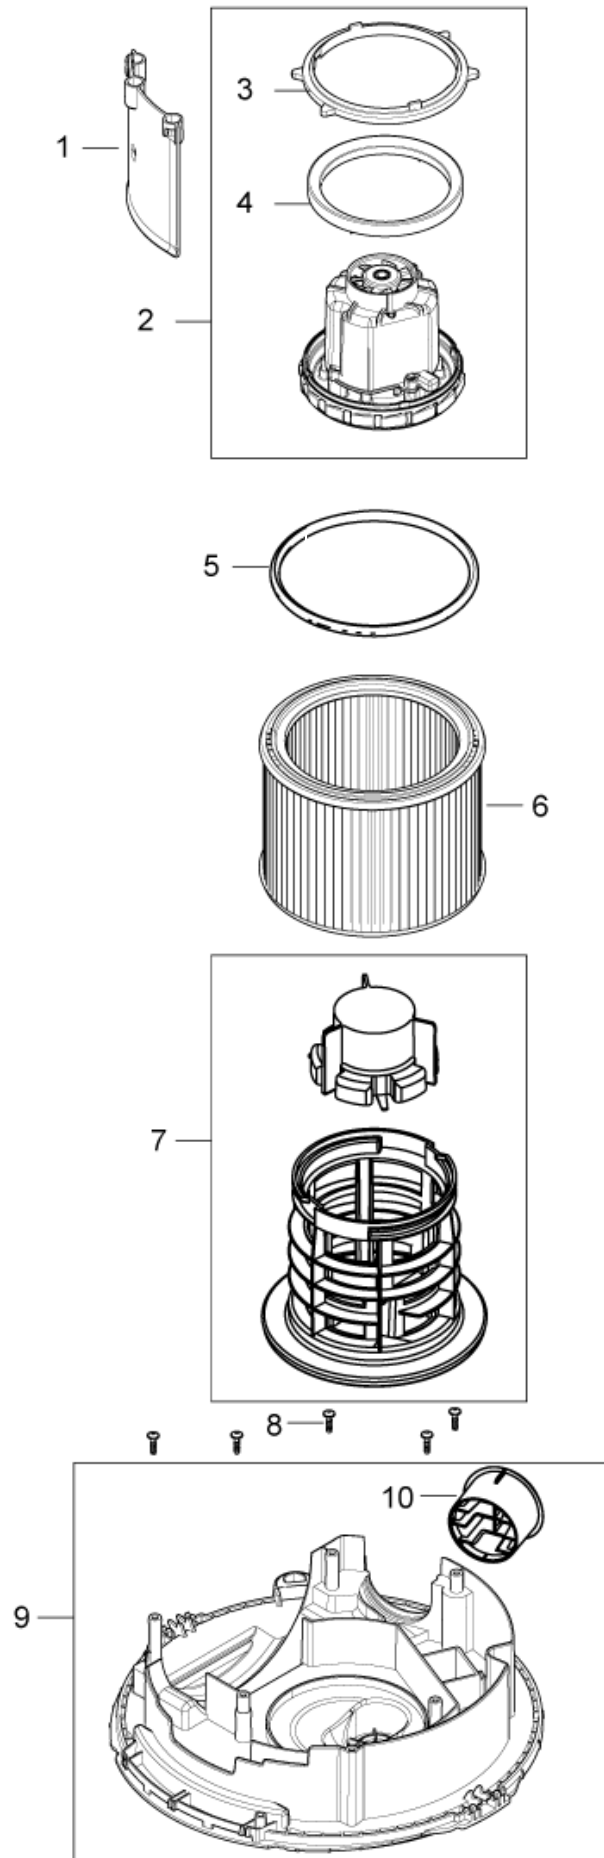

Motor and filter

AERO 21

16-02-2015

Part List ID
AERO2106

7

Motor and filter

AERO 21

16-02-2015

Part List ID
AERO2106

8

Pos	Part no.	Qty	Description
01	107409159	1	DEFLECTOR SHIELD
02	107409160	1	MOTOR KIT 1000W 220-240V/50-60HZ
02	107409162	1	MOTOR KIT 1000W 110-120V/50-60HZ 110V
03	107409163	1	UPPER MOTOR SEALING
04	107409164	1	LOWER MNOTOR SEALING
05	107409165	1	SEALING FILTER
06	302000490	1	FILTER ELEMENT Ø185X140 PET M-CLASS
07	107402646	1	FILTER SUPPORT CAGE ATTIX/AERO PP
08	302003704	5	SCREW EJOT DELTA PT50X18WN5451
09	107409166	1	BASEPLATE WITH OUTLET
10	107409167	1	OUTLET