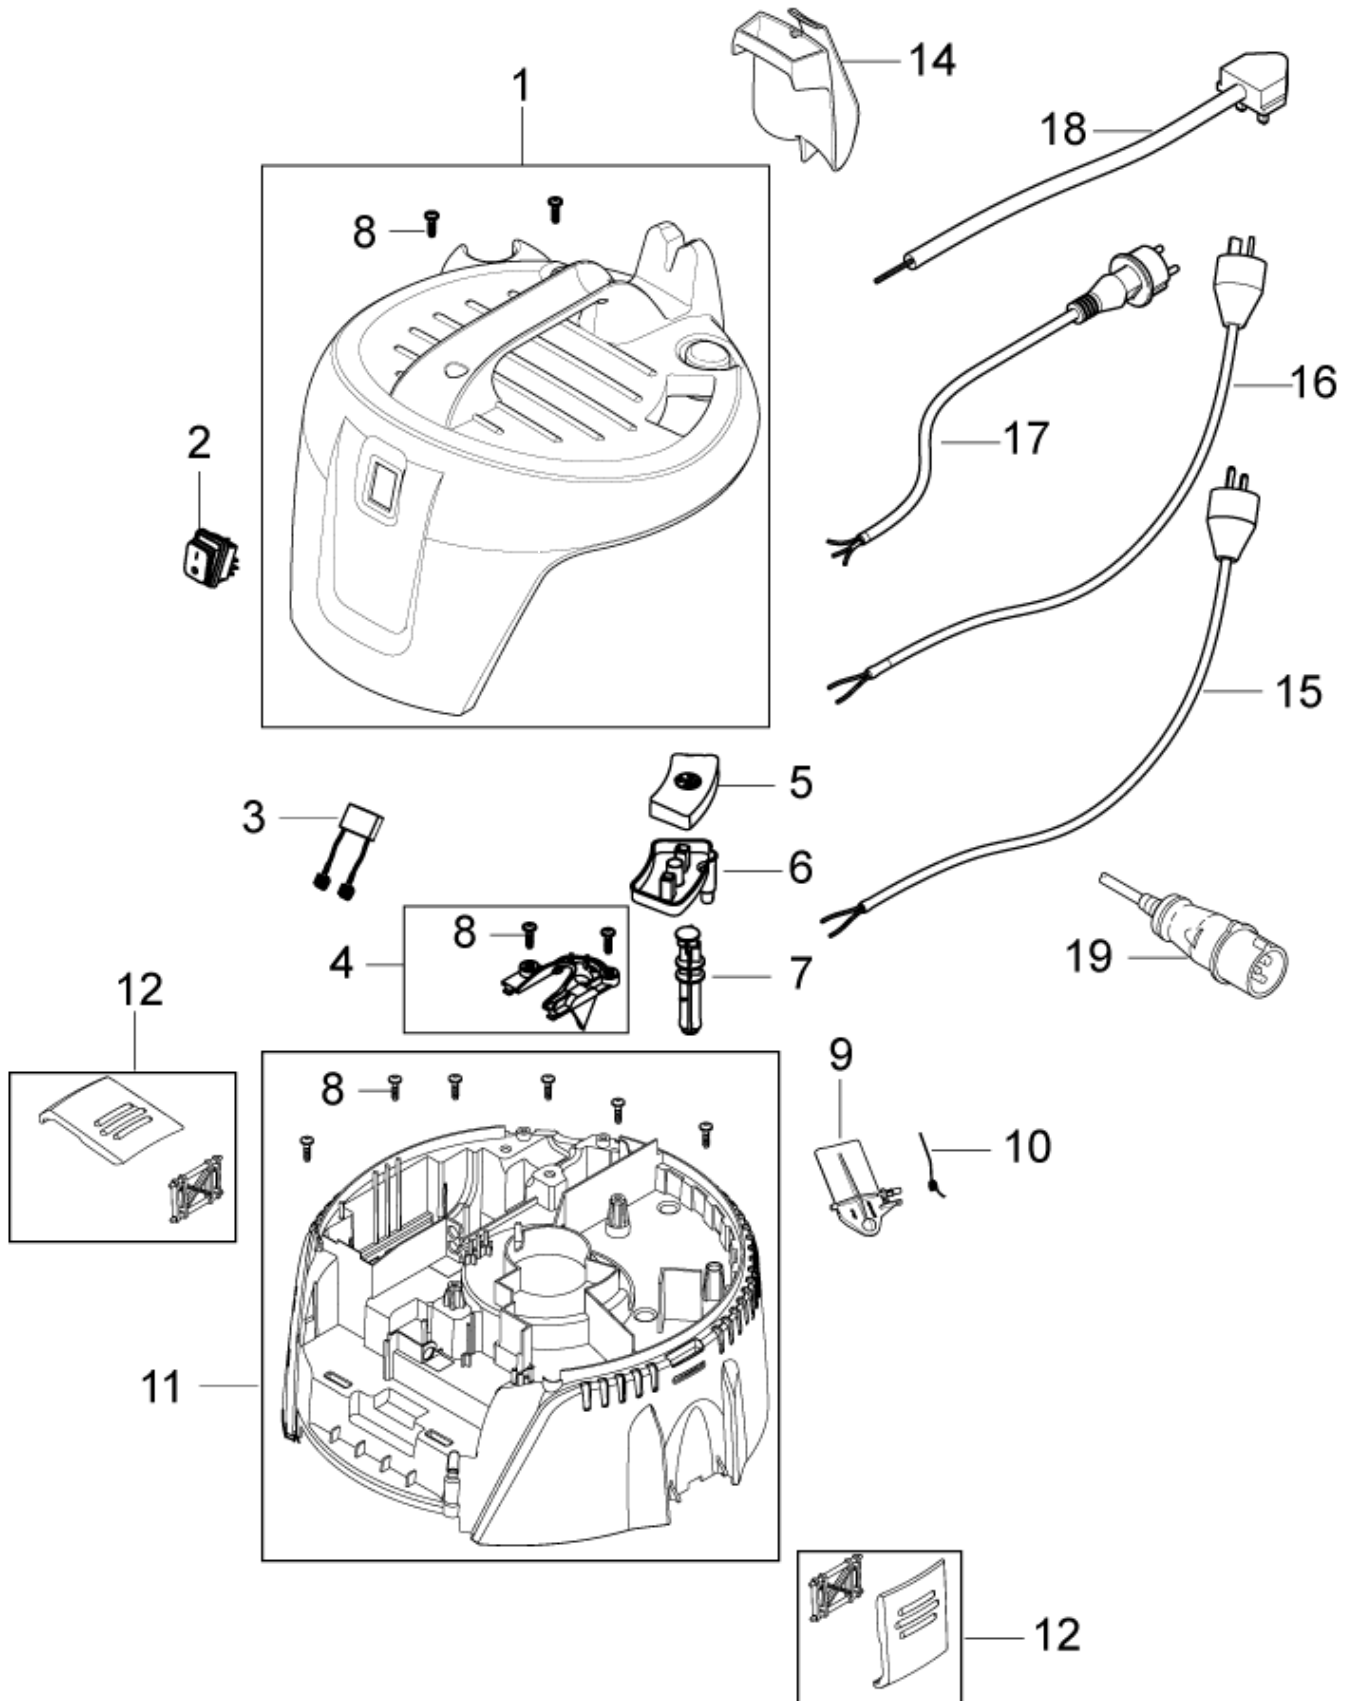

Table of Contents

AERO 21

Hood 21-01 PC	3
Hood 21-21 PC	5
Motor and filter	7
Container 20L plast	9
Container 20L INOX	11
Accessories	13
Recommended Spare Parts	15

Hood 21-01 PC

AERO 21

16-02-2015

Part List ID
AERO2102

3

Hood 21-01 PC

AERO 21

16-02-2015

Part List ID
AERO2102

4

Pos	Part no.	Qty	Description	
01	107409124	1	HEAD COVER BASIC	
02	107404540	1	SWITCH 0-1 DOUBLE POLE SET	
03	107404542	1	ANTI-INTEFERENCE CAPACITOR SET	
04	107409125	1	CABLE OUTLET	
05	107409126	1	PC-BUTTON	
06	107409127	1	PC DRAIN HOUSING	
07	107409128	1	PC ROD BASIC	
08	302003704	9	SCREW EJOT DELTA PT50X18WN5451	
09	107409129	1	PC FLAP - KIT	
10	909100083	1	TORSION SPRING D0.9X18X45 INOX	
11	107409149	1	CLAMPING PLATE	
12	107409130	2	CLAMP	
14	107409981	1	HOSE/CABLE HOOK. AERO 21	
15	302002394	1	POWERCORD H05VV-F 2X0.75X5.7M	EU
16	107410819	1	POWER CORD JP	JP
16	302000455	1	POWER CORD SJTW-A AWG18/2X8.25	US
17	302000452	1	POWER CORD H05RR-F 2X0.75X8.25 M	CH
18	60904	1	POWER CORD H05VV-F 2X0.75X5.7M	UK (230V 50Hz)
19	60282	1	POWER CORD H07BQ-F 2X1.5 SQUAR	UK (110V 50Hz)

Part List ID
AERO2104

6

Pos	Part no.	Qty	Description	
01	107409134	1	AERO 21 HEAD COVER	
02	107409135	1	SWITCH 1-0-TOOL	
03	107400059	1	SOCKET 16A/250V CH	
03	302004034	1	SOCKET 16A/250V EU	
04	302003705	2	SCREW EJOT DELTA PT35X18WN5451	
05	302002052	1	PLUG SOCKET PLATE	
06	107404542	1	ANTI-INTEFERENCE CAPACITOR SET	
07	107409125	1	CABLE OUTLET	
08	302003704	9	SCREW EJOT DELTA PT50X18WN5451	
09	107409126	1	PC-BUTTON	
10	107409127	1	PC DRAIN HOUSING	
11	107409128	1	PC ROD BASIC	
12	107409130	2	CLAMP	
13	107409188	1	PCBA CHAMELEON 21 EA 230V	
13	107409189	1	PCBA CHAMELEON 21 EA 110V	
14	107409129	1	PC FLAP - KIT	
15	909100083	1	TORSION SPRING D0.9X18X45 INOX	
16	107409149	1	CLAMPING PLATE	
18	107409981	1	HOSE/CABLE HOOK. AERO 21	
19	61130	1	POWERCORD H05VV-F 3G1.5X5.7M C	EU
20	302000455	1	POWER CORD SJTW-A AWG18/2X8.25	US
21	61132	1	POWERCORD H05VV-F 3G1.0X5.7 SN	CH
22	61129	1	POWER CORD H05VV-F3G1.5X5	GB (230V)