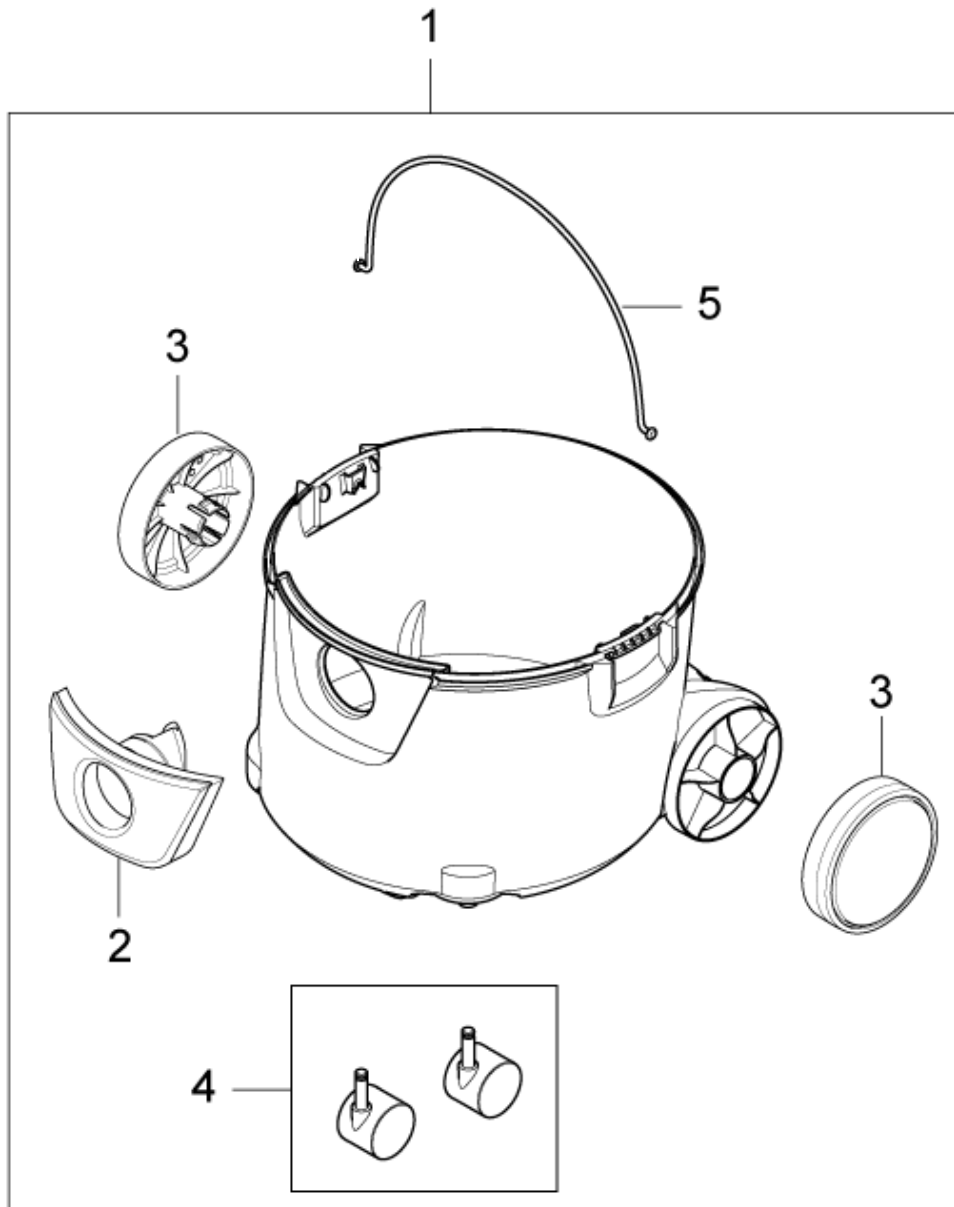

Container 20L plast

AERO 21

16-02-2015

Part List ID
AERO2108

9

Container 20L plast

AERO 21

16-02-2015

Part List ID
AERO2108

10

Pos	Part no.	Qty	Description
01	107409168	1	AERO CONTAINER 20L CPL.
02	107409169	1	INLET FITTING
03	107409170	2	WHEEL D130
04	140 6422 500	1	WHEELS LINK 50MM
05	107409171	1	HANDLE CONTAINER