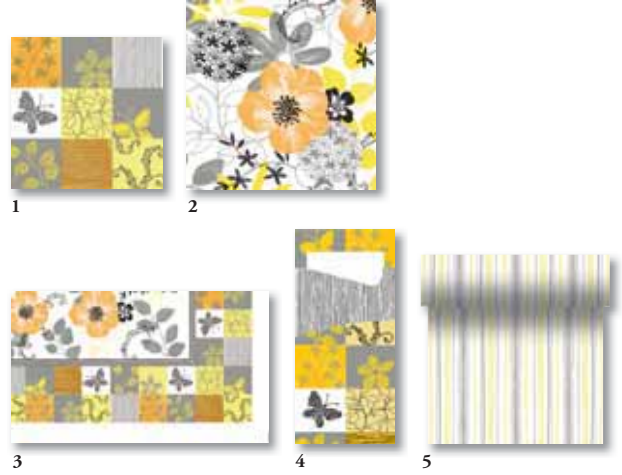

Evelina

- 1 156759 Tissue Napkin, 3-ply, 33 x 33 cm (4 x 250)
- 2 156781 Dunilin® Napkin, 40 x 40 cm (12 x 50)
- 3 156828 Dunicel® Slipcover, 84 x 84 cm (1 x 100)
- 156837 Dunicel® Slipcover, 84 x 84 cm (5 x 20)
- 4 156818 Tissue Sacchetto® (5 x 100)
- 5 156855 Dunicel® Tête-à-Tête 0,4 x 24 m (4 x 1)