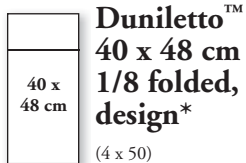

37 Taraz Red

38 Taraz Black

39 Taraz Safran

The smart choice: Duniletto™

This is another smart Duni napkin concept. Perfect for saving time when you have to set the table for large numbers of guests: it's a napkin and cutlery bag in one. Duniletto™ greatly enhances the atmosphere and is available in many colours and designs to match other Duni table elements.