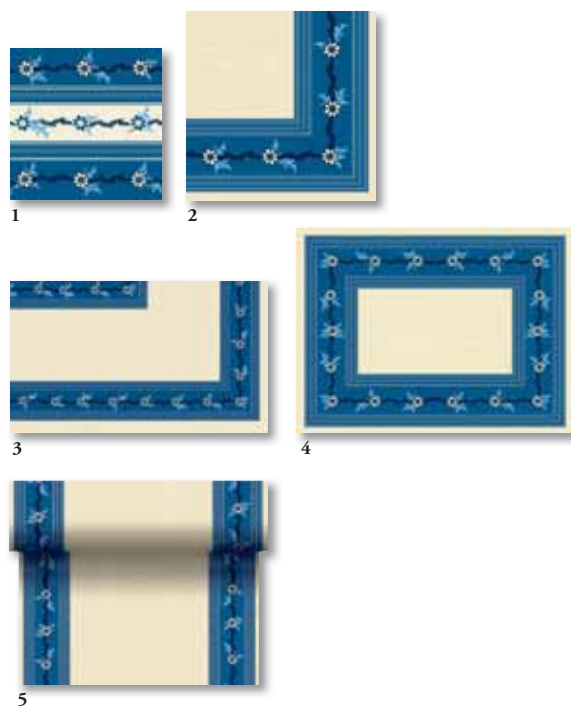

Emilia Blue

- 1 156756 Tissue Napkin, 3-ply, 33 x 33 cm (4 x 250)
- 156766 Tissue Napkin, 3-ply, 40 x 40 cm (4 x 250)
- 2 156780 Dunilin® Napkin, 40 x 40 cm (12 x 50)
- 3 156827 Dunicel® Slipcover, 84 x 84 cm (1 x 100)
- 156836 Dunicel® Slipcover, 84 x 84 cm (5 x 20)
- 4 156865 Dunicel® Placemat, 30 x 40 cm (5 x 100)
- 5 156850 Dunicel® Tête-à-Tête, 0,4 x 24 m (4 x 1)