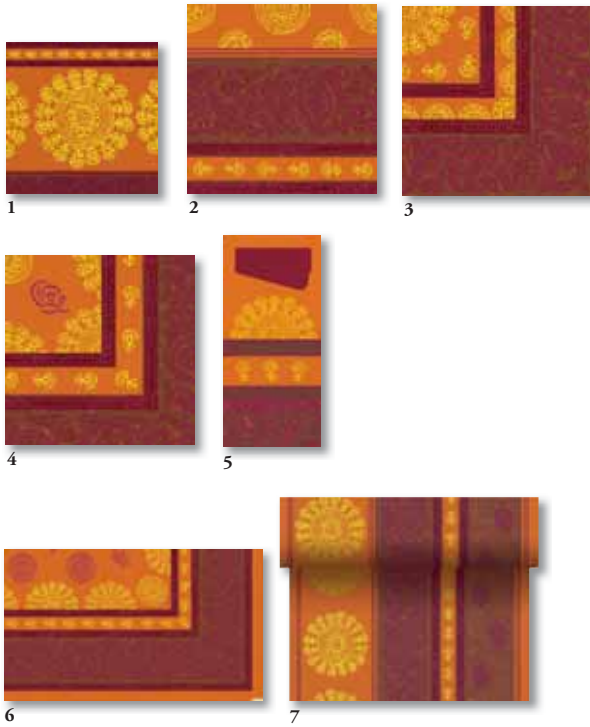

Marrakech Terracotta

1. 1 156750 Tissue Napkin, 3-ply, 33 x 33 cm (10 x 50)
2. 156760 Tissue Napkin, 3-ply, 33 x 33 cm (4 x 250)
3. 2 156767 Tissue Napkin, 3-ply, 40 x 40 cm (4 x 250)
4. 3 156774 Classic Napkin, 4-ply, 40 x 40 cm (6 x 50)
5. 4 156789 Dunilin® Napkin, 40 x 40 cm (12 x 50)
6. 5 156820 Tissue Sacchetto® (5 x 100)
7. 6 156829 Dunicel® Slipcover, 84 x 84 cm (1 x 100)
8. 156839 Dunicel® Slipcover, 84 x 84 cm (5 x 20)
9. 7 156856 Dunicel® Tête-à-Tête, 0,4 x 24 m (4 x 1)