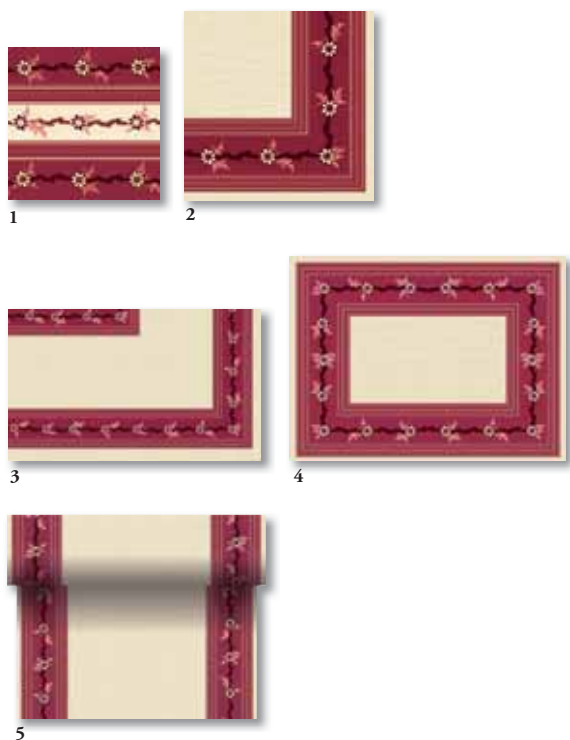

3

Champagne Flute

- 1 156746 Tissue Napkin, 3-ply, 33 x 33 cm (10 x 50)
- 156757 Tissue Napkin, 3-ply, 33 x 33 cm (4 x 250)
- 2 156791 Dunilin® Napkin, 40 x 40 cm (12 x 50)

1

2

Emilia Bordeaux

- 1 156755 Tissue Napkin, 3-ply, 33 x 33 cm (4 x 250)
- 156765 Tissue Napkin, 3-ply, 40 x 40 cm (4 x 250)
- 2 156779 Dunilin® Napkin, 40 x 40 cm (12 x 50)
- 3 156826 Dunicel® Slipcover, 84 x 84 cm (1 x 100)
- 156835 Dunicel® Slipcover, 84 x 84 cm (5 x 20)
- 4 156867 Dunicel® Placemat, 30 x 40 cm (5 x 100)
- 5 156849 Dunicel® Tête-à-Tête, 0,4 x 24 m (4 x 1)