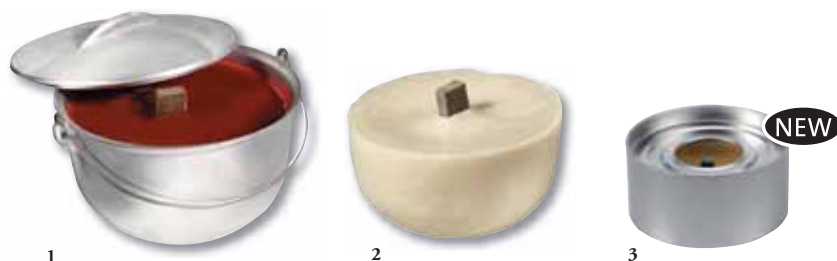

Candle Holders Ronda

60 x 65 mm (6 x 2)
Hand wash

1. 1 153866 Red
2. 2 153867 Smoked
3. 3 153868 Clear

Candle Holders 2 in 1

(4 x 3)

1. 1 153859 Clear, for Taper and Tealights

Candle Holders

(12 x 1)

1. 1 141889 Candle Plate, Ø 115 mm
2. 2 148271 Squared Candle Plate
   95 x 95 mm

Candle Glasses Party

120 x 100 mm, ± 40h (12 x 1)
for outdoor use

1. 1 154359 White
2. 2 154360 Yellow
3. 3 154361 Orange
4. 4 154362 Red
5. 5 154358 Azur

Candle Glasses Venezia

100 x 100 mm, ± 70h (4 x 3)
for outdoor use

1. 1 291132 Clear
2. 2 180580 White
3. 3 291125 Amber
4. 4 291118 Red
5. 5 351338 Dark blue
6. 6 351339 Dark green
7. 7 157312 Black

Garden lights

for outdoor use

1. 1 800 Outdoor Candle Pot
   Ø 215 mm, ±20h (2 x 1)
2. 2 101017 Refill Candle Pot, Champagne
   Ø 205 mm, ±20h (2 x 1)
3. 3 159506 Garden Light with silver lid
   Ø 100 mm, ±8h (18 x 2)

1 2 3