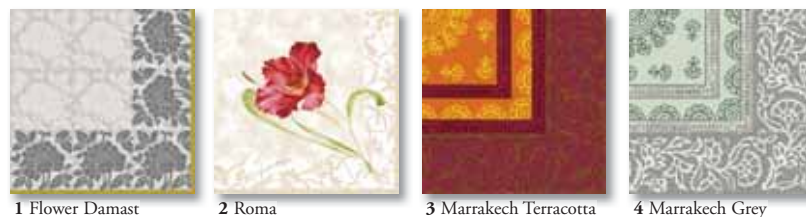

Make the occasion Classic

Duni Classic Napkins can be used for a large range of occasions, from every-day use for any meal, to festive. They are made of premium 4-ply tissue and have a distinctive linen look.

Classic Napkins 4-ply, embossed uni colour*

(6 x 50)

1. 1 154669 White
2. 2 154677 Champagne
3. 3 154670 Peach
4. 4 154676 Antique pink
5. 5 154675 Yellow
6. 6 154674 Red
7. 7 154671 Bordeaux
8. 8 154672 Dark blue
9. 9 154681 Azur
10. 10 154673 Dark green
11. 11 154678 Terracotta
12. 12 154680 Kiwi
13. 13 156924 Safran
14. 14 156925 Palm green
15. 15 156926 Avocado

Classic Napkins 4-ply, design*

(6 x 50)

1. 1 159274 Flower Damast NEW
2. 2 159276 Roma NEW
3. 3 156774 Marrakech Terracotta
4. 4 156775 Marrakech Grey
5. 5 159279 Ahoi NEW
6. 6 159278 Royal Garden NEW
7. 7 154290 Olive Twigs light

Tissue Napkins 4-ply, uni colour*

(4 x 200)

1. 1 117778 White

*This product range is FSC certified