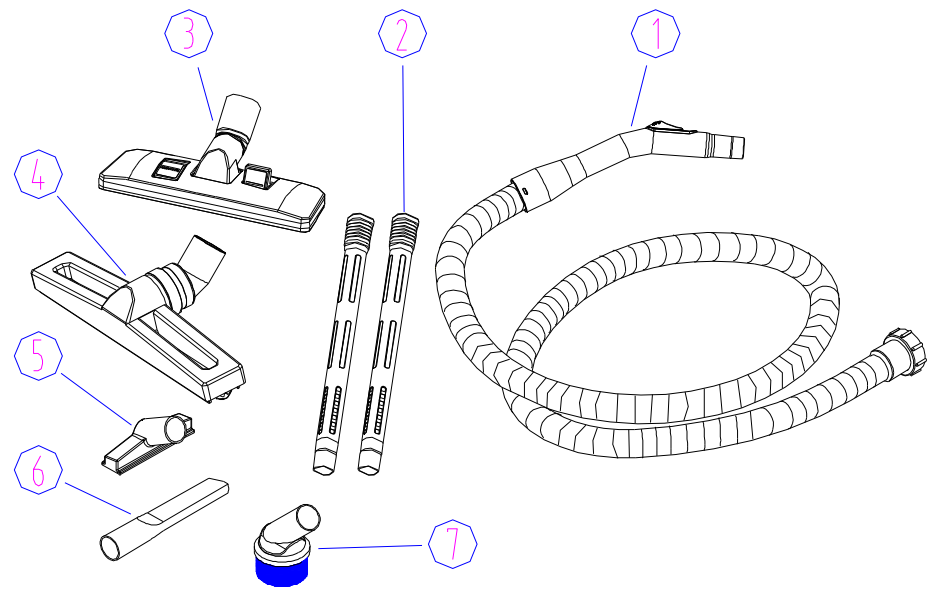

**DESCRIPTION****PLAN**

Parts List

2 - 5

Wear and Tear Parts

6

**WHEN ORDERING PARTS**

- \* Use the 7, 8 or 9 digit part numbers from the “part number” columns in this parts list.
- \* Specify the model and serial number of the machine.
- \* Use the space below to record the model and the serial Number for future reference.

**Model** \_\_\_\_\_**Serial No.** \_\_\_\_\_

**PARTS LIST**

<b>DIA NO</b>	<b>PART NO</b>	<b>DESCRIPTION</b>	<b>NO REQ'D</b>
1	GV10004A	HANDLE KIT EXTREME INCL. SCREW	1
2	VA91346	SWITCH	1
3	GV10003A	COVER FOR VAC HEAD KIT EXTREME INCL. LOGO	1
4	GT10019	UPPER COVER FOR MOTOR	1
5	GV25015	WATERPROOF COVER	1
6	GT13004	SCREW ST5X20	4
7	GT13034	SCREW ST5X50	4
8	VF14125	SCREW ST5X44	6
9	VA21517A	CLAMP BLOCK EXTREME INCL. SCREW	1
10	GV15002	MOUNTING COVER FOR MOTOR	1
11	GV25011	SEAL	1
12	FC25002A	COVER FOR SCREEN	1
13	VA41032	GASKET FOR MOTOR	2
14	ZD49000	VACUUM MOTOR 220-240V 50-60HZ	1
15	GV15004	MOUNTING BASE FOR MOTOR	1
16	GV15006	GASKET FOR MOUNTING PLATE	1
17	GV15005	FRAME FOR VAC CLOTH	1
18	GV25002	SEAL PLATE	1
19	GV25006	TRUMPET	1
20	GV25009A	BALL KIT EXTREME INCL. POLE & O RING	1
21	GV15011	VACUUM CLOTH	1
22	GV25001EU	TANK 25L EXTREME INCL. INTAKE & GASKET & CATCH & WASHER & RIVET	1
	GV35001EU	TANK 35L EXTREME INCL. INTAKE & GASKET & CATCH & WASHER & RIVET	1
23	GV15009A	MOUNTING BASE EXTREME INCL. CASTER	1
24	GV25014	BUBBLE BUSTER	1
25	GV25013	FILTER	1
26	GV25010	COVER FOR FILTER	1
27	VAR075-E	POWER CORD EU PLUG KIT EXTREME INCL. GROMMET	1
	VAR075-U	POWER CORD UK PLUG KIT EXTREME INCL. GROMMET	1