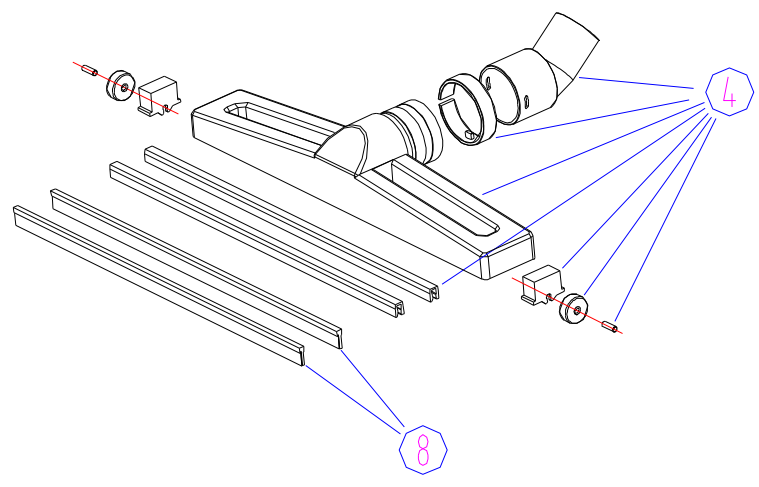

**DESCRIPTION****PLAN**

Parts List

2 - 5

Wear and Tear Parts

6

**WHEN ORDERING PARTS**

- \* Use the 7, 8 or 9 digit part numbers from the “part number” columns in this parts list.
- \* Specify the model and serial number of the machine.
- \* Use the space below to record the model and the serial Number for future reference.

**Model** \_\_\_\_\_**Serial No.** \_\_\_\_\_

**PARTS LIST**

<b>DIA NO</b>	<b>PART NO</b>	<b>DESCRIPTION</b>	<b>NO REQ'D</b>
1	GV10004A	HANDLE KIT EXTREME INCL. SCREW	1
2	VA91346	SWITCH	1
3	GV10003A	COVER FOR VAC HEAD KIT EXTREME INCL. LOGO	1
4	GT10019	UPPER COVER FOR MOTOR	1
5	GV25015	WATERPROOF COVER	1
6	GT13004	SCREW ST5X20	4
7	GT13034	SCREW ST5X50	4
8	VF14125	SCREW ST5X44	6
9	VA21517A	CLAMP BLOCK EXTREME INCL. SCREW	1
10	GV15002	MOUNTING COVER FOR MOTOR	1
11	GV25011	SEAL	1
12	FC25002A	COVER FOR SCREEN	1
13	VA41032	GASKET FOR MOTOR	2
14	ZD49000	VACUUM MOTOR 220-240V 50-60HZ	1
15	GV15004	MOUNTING BASE FOR MOTOR	1
16	GV15006	GASKET FOR MOUNTING PLATE	1
17	GV15005	FRAME FOR VAC CLOTH	1
18	GV25002	SEAL PLATE	1
19	GV25006	TRUMPET	1
20	GV25009A	BALL KIT EXTREME INCL. POLE & O RING	1
21	GV15011	VACUUM CLOTH	1
22	GV25001EU	TANK 25L EXTREME INCL. INTAKE & GASKET & CATCH & WASHER & RIVET	1
	GV35001EU	TANK 35L EXTREME INCL. INTAKE & GASKET & CATCH & WASHER & RIVET	1
23	GV15009A	MOUNTING BASE EXTREME INCL. CASTER	1
24	GV25014	BUBBLE BUSTER	1
25	GV25013	FILTER	1
26	GV25010	COVER FOR FILTER	1
27	VAR075-E	POWER CORD EU PLUG KIT EXTREME INCL. GROMMET	1
	VAR075-U	POWER CORD UK PLUG KIT EXTREME INCL. GROMMET	1