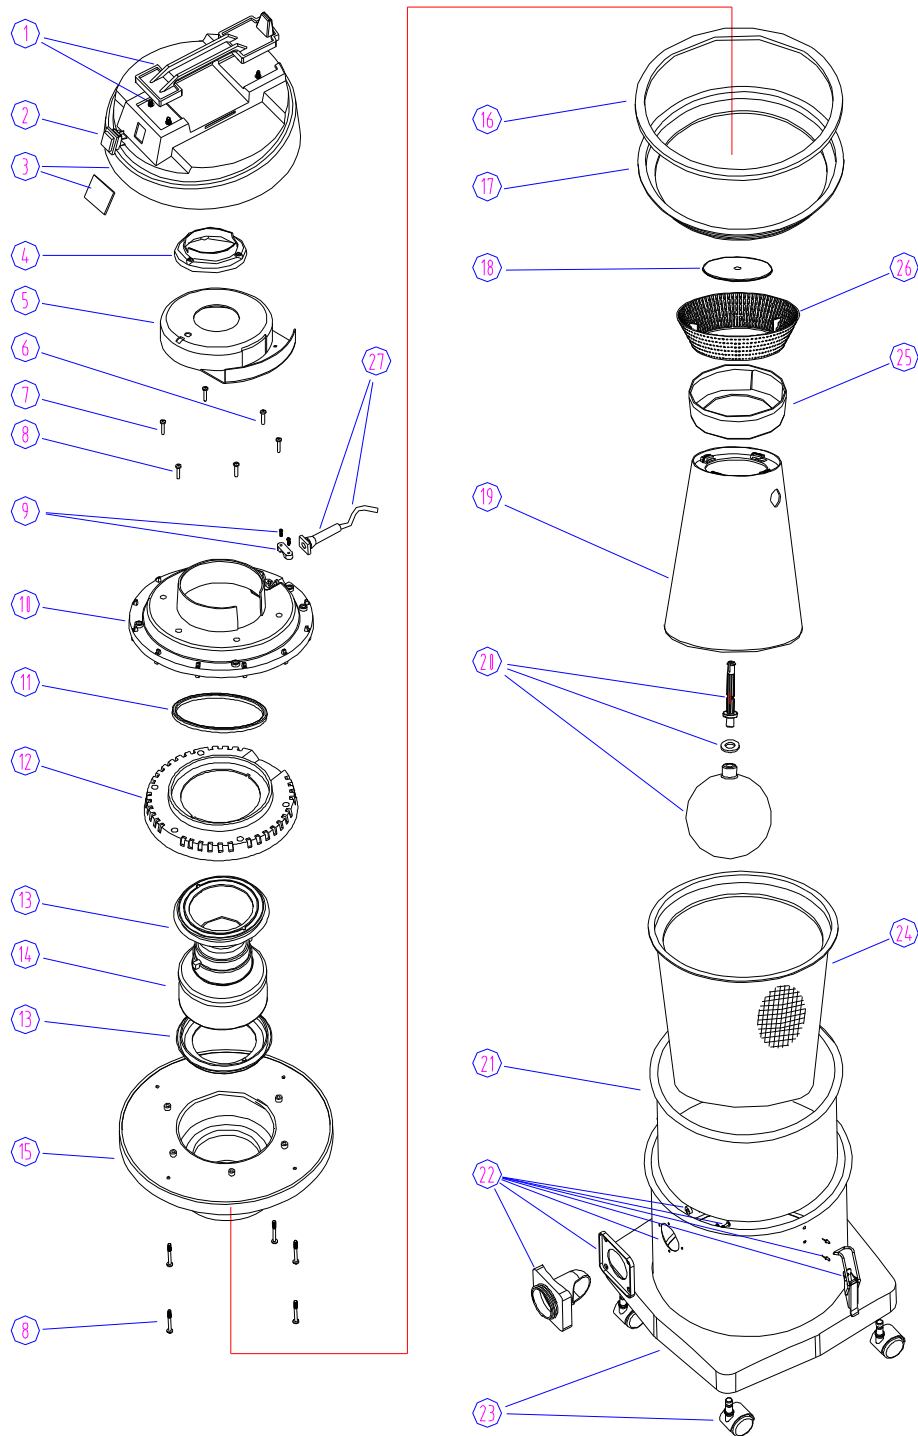

**DESCRIPTION****PLAN**

Parts List

2 - 5

Wear and Tear Parts

6

**WHEN ORDERING PARTS**

- \* Use the 7, 8 or 9 digit part numbers from the “part number” columns in this parts list.
- \* Specify the model and serial number of the machine.
- \* Use the space below to record the model and the serial Number for future reference.

**Model** \_\_\_\_\_**Serial No.** \_\_\_\_\_

**PARTS LIST**

<b>DIA NO</b>	<b>PART NO</b>	<b>DESCRIPTION</b>	<b>NO REQ'D</b>
1	GV10004A	HANDLE KIT EXTREME INCL. SCREW	1
2	VA91346	SWITCH	1
3	GV10003A	COVER FOR VAC HEAD KIT EXTREME INCL. LOGO	1
4	GT10019	UPPER COVER FOR MOTOR	1
5	GV25015	WATERPROOF COVER	1
6	GT13004	SCREW ST5X20	4
7	GT13034	SCREW ST5X50	4
8	VF14125	SCREW ST5X44	6
9	VA21517A	CLAMP BLOCK EXTREME INCL. SCREW	1
10	GV15002	MOUNTING COVER FOR MOTOR	1
11	GV25011	SEAL	1
12	FC25002A	COVER FOR SCREEN	1
13	VA41032	GASKET FOR MOTOR	2
14	ZD49000	VACUUM MOTOR 220-240V 50-60HZ	1
15	GV15004	MOUNTING BASE FOR MOTOR	1
16	GV15006	GASKET FOR MOUNTING PLATE	1
17	GV15005	FRAME FOR VAC CLOTH	1
18	GV25002	SEAL PLATE	1
19	GV25006	TRUMPET	1
20	GV25009A	BALL KIT EXTREME INCL. POLE & O RING	1
21	GV15011	VACUUM CLOTH	1
22	GV25001EU	TANK 25L EXTREME INCL. INTAKE & GASKET & CATCH & WASHER & RIVET	1
	GV35001EU	TANK 35L EXTREME INCL. INTAKE & GASKET & CATCH & WASHER & RIVET	1
23	GV15009A	MOUNTING BASE EXTREME INCL. CASTER	1
24	GV25014	BUBBLE BUSTER	1
25	GV25013	FILTER	1
26	GV25010	COVER FOR FILTER	1
27	VAR075-E	POWER CORD EU PLUG KIT EXTREME INCL. GROMMET	1
	VAR075-U	POWER CORD UK PLUG KIT EXTREME INCL. GROMMET	1