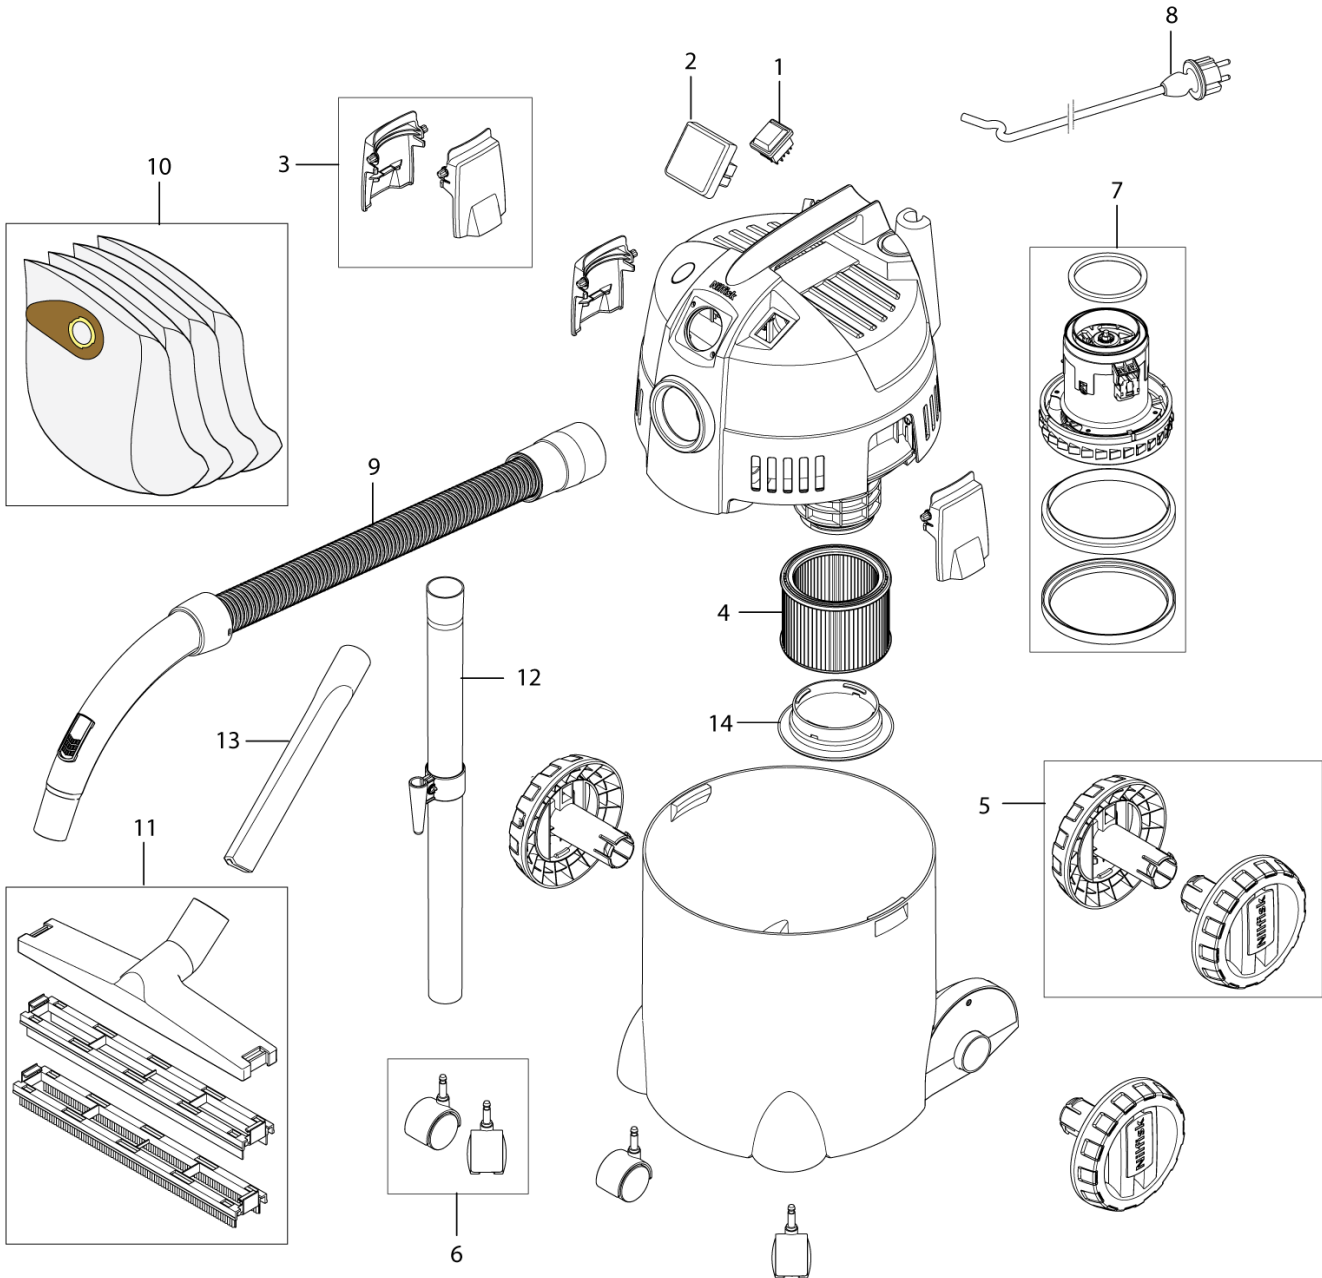

Overview

Buddy II

04-04-2015

Part List ID
BUDDYII02

3

Overview

Buddy II

04-04-2015

Part List ID
BUDDYII02

4

Pos	Part no.	Qty	Description
0	31000895	1	BOX BUDDY II 12L 10 PCS
0	31000896	1	BOX BUDDY II 18L 10 PCS
0	31000897	1	BOX BUDDY II 18L INOX 10 PCS
0	31000898	1	BOX BUDDY II 18L T 10 PCS
1	31000846	1	ON/OFF SWITCH
2	31000847	1	POWER SOCKET EU
2	31000848	1	POWER SOCKET UK
2	31000849	1	POWER SOCKET AUS/NZ
3	31000852	1	CLAMPS 2 PCS
4	81943047	1	FILTER KIT FOR BUDDY II
5	31000854	1	WHEELS 2 PCS
6	31000855	1	CASTOR WHEELS 2 PCS
7	31000856	1	TURBINE WITH GASKETS
8	31000857	1	CABLE EU
8	31000858	1	CABLE UK
8	31000859	1	CABLE AUS/NZ
8	31000860	1	CABLE ZA
8	31000861	1	CABLE CN
9	107405600	1	SUCTION HOSE D32x1900 CPL.
10	81943048	1	DUST BAG 4 PCS FOR BUDDY II
11	81943049	1	WET DRY NOZZLE KIT
12	31000862	2	TUBE WITH PARKING CLIPS
13	29541	1	CREVICE NOZZLE D36X200
14	31000894	1	FILTER TENSION DISC